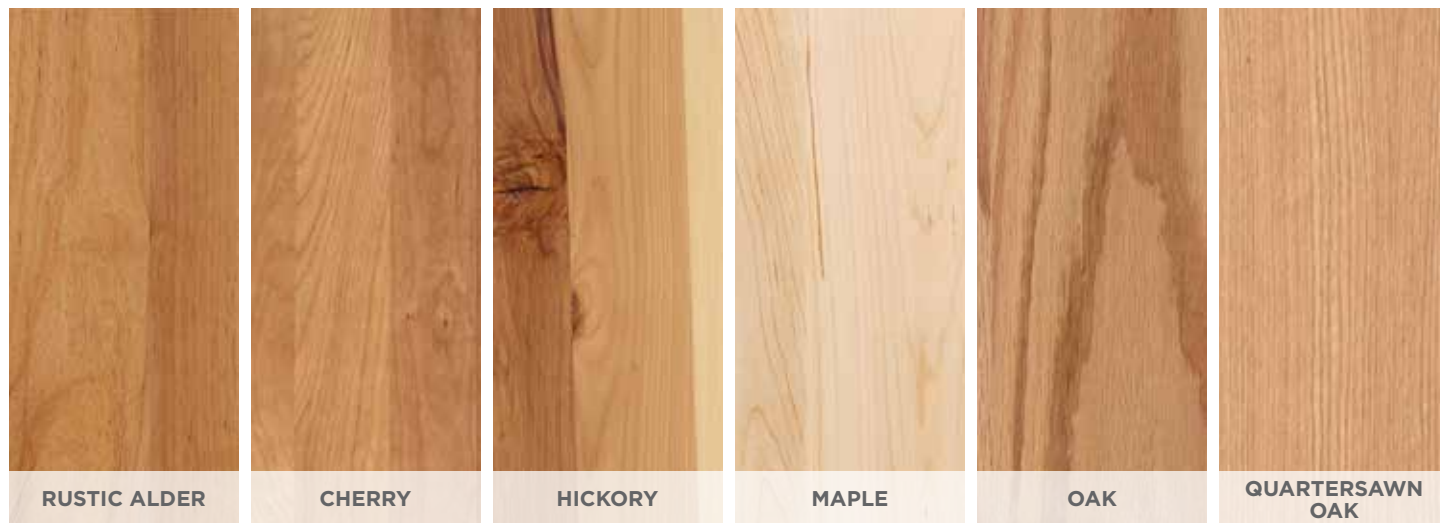

TELL A STORY *in wood.*

Grains. Burls. Mineral streaks. Variations in color and tone. The natural characteristics of wood add beauty—and character—to any space. Influenced by your choice of finishes, the six wood species in the Wolf Artisan™ collection help you tell a story reflective of your distinctive design aesthetic.

RUSTIC ALDER

Ranging from pale pink-brown to tan. Featuring knotholes, burls and mineral streaks.

CHERRY

Reddish-brown hues that mellow (darken) over time with a smooth, straight-grain pattern.

HICKORY

Dramatic color contrasts from light cream to dark reddish-brown. Features a random grain pattern with burls and knots.

Also available in Rustic

MAPLE

Off-white with light, creamy hues of gold. Consistent, fine grain with occasional dark mineral streaks.

Also available in Rustic

OAK

Light to medium brown with a richly textured, wavy grain pattern.

QUARTERSAWN OAK

The technique of cutting a tree at a nearly 90° angle, creating a parallel and orderly feel to the grain as opposed to the natural variances you'll find with traditional woods.