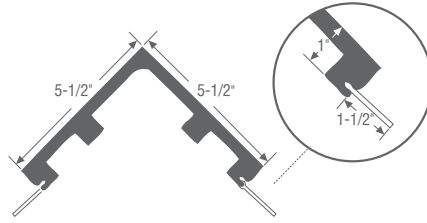

Rake Mould WPVCM-287
1202941 - 16'

Shingle Mould WPVCM-210
1202940 - 16'

Square Baluster WPVCM-236
1202947 - 16'

WOLF MOULDINGS

DETAIL & SILL PROFILES

Help prevent moisture intrusion by directing water away from openings with our detail and sill drip profiles.

5 1/2" Corner w/Fin WPVCM-OCPF
1418310 - 20'

5 1/2" Corner w/J-Channel and Fin
WPVCM-OCPJF
1418297 - 20'

Drip Cap WPVCM-197
1202939 - 16'

Historical Sill WPVCM-6930
1202942 - 16'

Large Sill Nose WPVCM-3591
1418311 - 16'