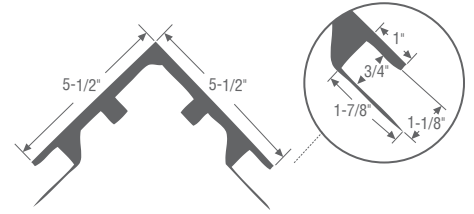

5 1/2" Corner w/J-Channel and Fin
WPVCM-OCPJF
1418297 - 20'

Drip Cap WPVCM-197
1202939 - 16'

1/4" x 1 1/8" Lattice WPVCM-268
3112119 - 16'

1/4" x 1 1/2" Lattice WPVCM-266
3112120 - 16'

Quarter Round WPVCM-105
1202936 - 16'