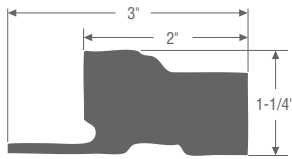

Brick Mould w/Fin WPVCM-180F
1418298 - 12'