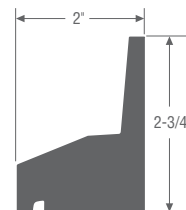

5 1/2" Corner w/Fin WPVCM-OCPF
1418310 - 20'

5 1/2" Corner w/J-Channel and Fin
WPVCM-OCPJF
1418297 - 20'

Drip Cap WPVCM-197
1202939 - 16'

Historical Sill WPVCM-6930
1202942 - 16'

Large Sill Nose WPVCM-3591
1418311 - 16'

1/4" x 1 1/8" Lattice WPVCM-268
3112119 - 16'

1/4" x 1 1/2" Lattice WPVCM-266
3112120 - 16'

1 1/2" Outside Corner WPVCM-OSC
3112118 - 16'

Quarter Round WPVCM-105
1202936 - 16'

Replacement Sill 1 1/4" x 5 1/4"
WPVCM-1005
1418301 - 12'

Scotia WPVCM-93
1202934 - 16'

Sub Sill Nose WPVCM-6933
1202944 - 16'

Water Table WPVCM-7917
2444449 - 18'

Window Sill Nose WPVCM-1006
1418302 - 12'

WOLF MOULDINGS

CROWN MOULDING INSTALLATION DIMENSIONS