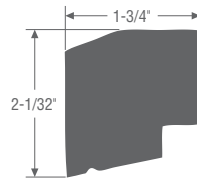

5 1/2" Corner w/Fin WPVCM-OCPF
1418310 - 20'

5 1/2" Corner w/J-Channel and Fin
WPVCM-OCPJF
1418297 - 20'

Drip Cap WPVCM-197
1202939 - 16'

Historical Sill WPVCM-6930
1202942 - 16'

Large Sill Nose WPVCM-3591
1418311 - 16'