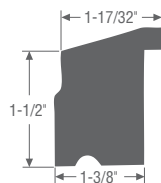

1/4" x 1 1/8" Lattice WPVCM-268
3112119 - 16'

1/4" x 1 1/2" Lattice WPVCM-266
3112120 - 16'

1 1/2" Outside Corner WPVCM-OSC
3112118 - 16'

Quarter Round WPVCM-105
1202936 - 16'

Replacement Sill 1 1/4" x 5 1/4"
WPVCM-1005
1418301 - 12'

Scotia WPVCM-93
1202934 - 16'

Sub Sill Nose WPVCM-6933
1202944 - 16'

Water Table WPVCM-7917
2444449 - 18'

Window Sill Nose WPVCM-1006
1418302 - 12'

WOLF MOULDINGS

CROWN MOULDING INSTALLATION DIMENSIONS