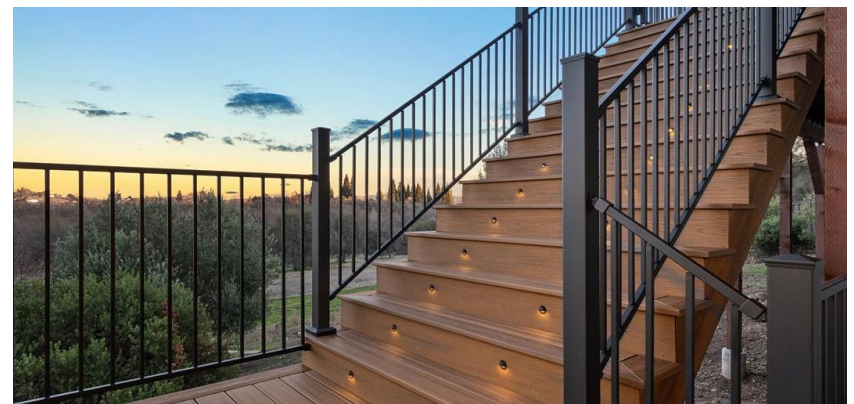

FE26 TRADITIONAL STEEL | SQUARE BALUSTER

MSRP:
\$70.00
PPLF

FEATURES & BENEFITS

- Pre-welded **Panelized** Infill
- **E-Coated** Steel to Resist Rust and Corrosion
- Posts with **Pre-Attached Brackets**
- IRC Compliant – 3rd Party **Tested**
- **Quick** and **Easy Installation**
- **Limited Lifetime** Warranty (residential applications)