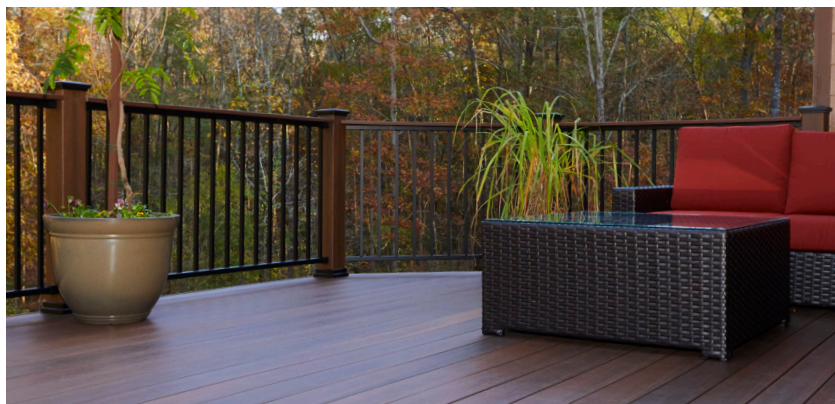

AL13 PLUS TRADITIONAL ALUMINUM | SQUARE BALUSTER

MSRP:
$95.00
PPLF

FEATURES & BENEFITS

- Pre-welded **Panelized** Infill
- **Premium** Grade Powder Coat
- **IRC & IBC Compliant**
- **Low** Maintenance
- **Quick** and **Easy Installation**
- **Limited Lifetime** Warranty (residential applications)

AVAILABLE COLOR

BLACK SAND

SKU: 197006055810
OMSID: 342410932

INSTALLATION
GUIDE