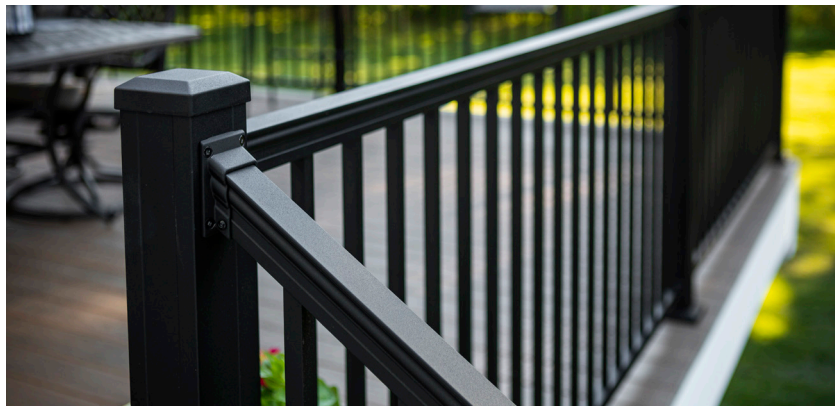

MANUFACTURED
IN THE **USA**

PCI 4000
CERTIFIED

INSTALLATION
GUIDE