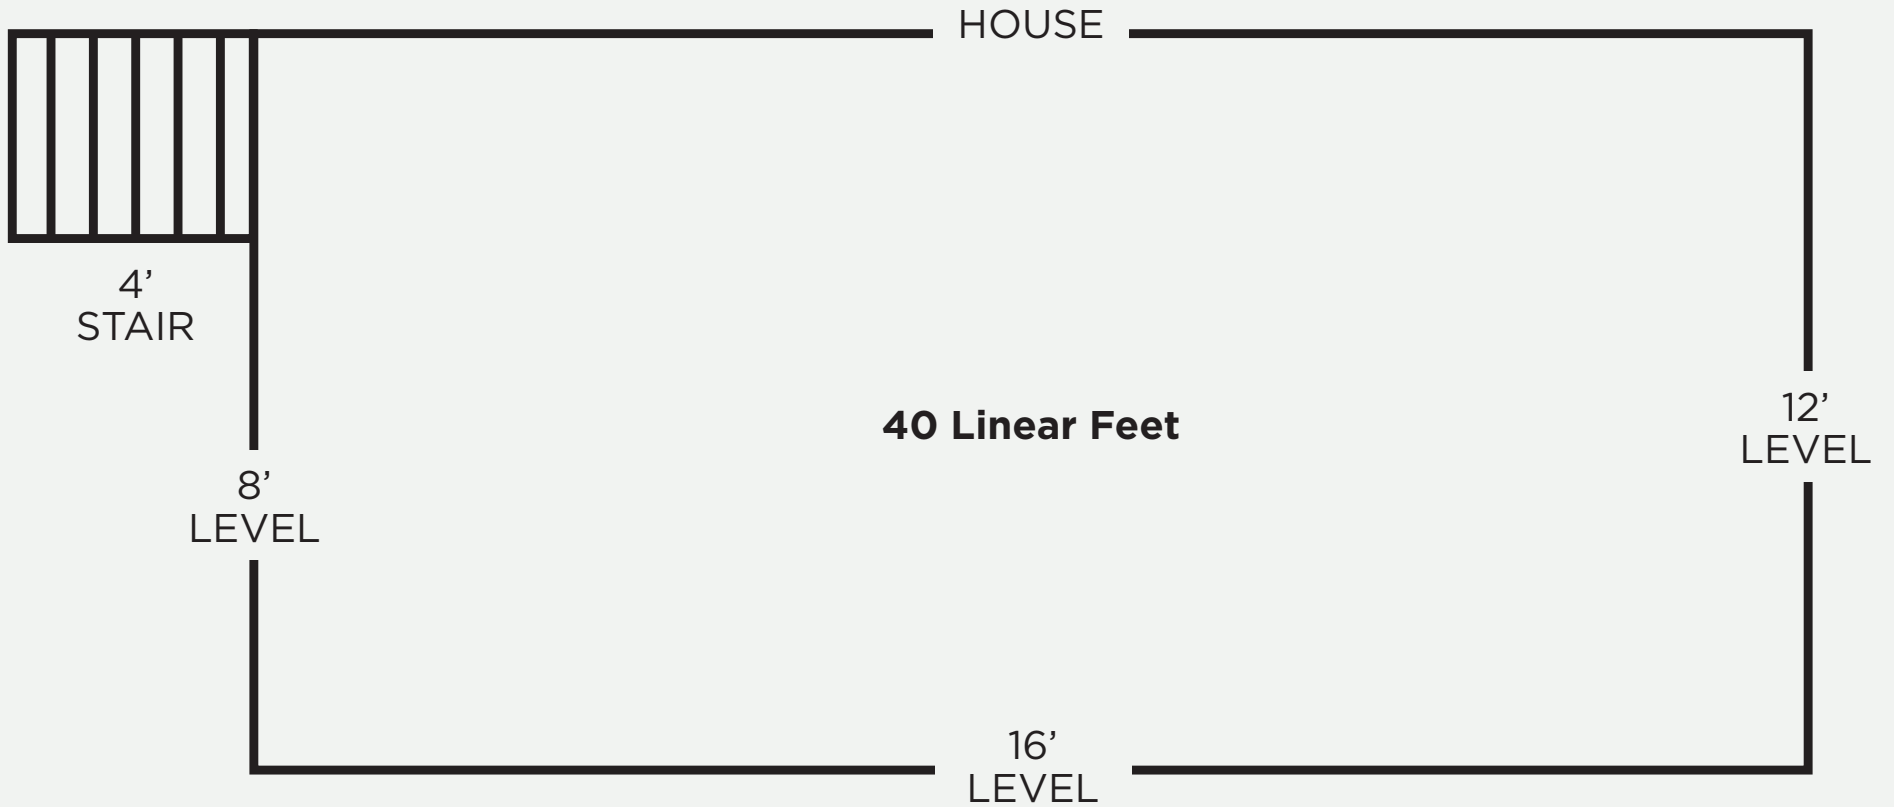

SAMPLE **QUOTE SUBMISSION**

Job Name:
Sample Deck Project

Contact Information:
John Doe
123-456-7890
email@businessname.com

SKU Number(s):
197006055766
197006055797
0147258369

Total Linear Feet:
40 Linear Feet

Keylink
Horizontal Cable
SKU Number:
197006055766
X 40 LF

Total Cost:
$6,600.00

Fortress
Axis Horizontal
SKU Number:
197006055797
X 40 LF

Total Cost:
$3,200.00

CityPost
Horizontal Cable
SKU Number:
340959302
X 40 LF

Total Cost:
$4,200.00