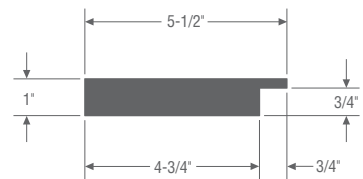

5/4 x Thickness

Nominal	Actual	12'	18'	20'
5/4 x 4	1" x 3 1/2"	—	S W	S
5/4 x 5	1" x 4 1/2"	—	S	S
5/4 x 6	1" x 5 1/2"	—	S W	S
5/4 x 8	1" x 7 1/4"	—	S W	S
5/4 x 10	1" x 9 1/4"	—	S W	S
5/4 x 12	1" x 11 1/4"	—	S W	S
5/4 x 16	1" x 15 1/4"	—	S	—

SHEET

Actual	8'	10'	18'	20'
3/8" x 4'	S	S	S	—
1/2" x 4'	S W	S W	—	—
5/8" x 4'	S	S	S	—
3/4" x 4'	S	S	S	—
1" x 4'	S	S	—	S

OUTSIDE CORNERBOARD

Nominal	Actual	10'	18'	20'
5/4 x 4 x 4	1" x 3 1/2" x 3 1/2"	S	—	S W
5/4 x 6 x 6	1" x 5 1/2" x 5 1/2"	S	—	S

RABBETED CORNERBOARD

Nominal	Actual	10'	18'	20'
5/4 x 4 x 4	1" x 3 1/2" x 3 1/2"	—	—	S
5/4 x 6 x 6	1" x 5 1/2" x 5 1/2"	—	—	S

J CHANNEL CORNERBOARD

Nominal	Actual	10'	18'	20'
5/4 x 4 x 4	1" x 3 1/2" x 3 1/2"	—	—	S W
5/4 x 6 x 6	1" x 5 1/2" x 5 1/2"	—	—	S

Outside Cornerboard
5/4 x 4 or 6

Rabbeted Cornerboard
5/4 x 4 x 6

SPECIALTY TRIM BOARD

RABBETED TRIM					
Nominal	Actual	12'	18'	20'	
5/4 x 4	1" x 3 1/2"	—	—		S
5/4 x 6	1" x 5 1/2"	—	—		S

Rabbeted Trim
5/4 x 4 or 6