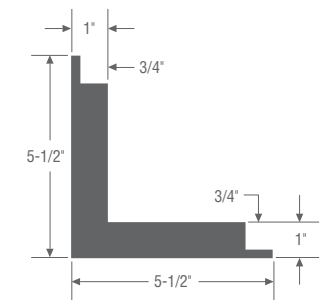

5/4 x Thickness

Nominal	Actual	12'	18'	20'
5/4 x 4	1" x 3 1/2"	—	S W	S
5/4 x 5	1" x 4 1/2"	—	S	S
5/4 x 6	1" x 5 1/2"	—	S W	S
5/4 x 8	1" x 7 1/4"	—	S W	S
5/4 x 10	1" x 9 1/4"	—	S W	S
5/4 x 12	1" x 11 1/4"	—	S W	S
5/4 x 16	1" x 15 1/4"	—	S	—

SHEET

Actual	8'	10'	18'	20'
3/8" x 4'	S	S	S	—
1/2" x 4'	S W	S W	—	—
5/8" x 4'	S	S	S	—
3/4" x 4'	S	S	S	—
1" x 4'	S	S	—	S

OUTSIDE CORNERBOARD

Nominal	Actual	10'	18'	20'
5/4 x 4 x 4	1" x 3 1/2" x 3 1/2"	S	—	S W
5/4 x 6 x 6	1" x 5 1/2" x 5 1/2"	S	—	S

RABBETED CORNERBOARD

Nominal	Actual	10'	18'	20'
5/4 x 4 x 4	1" x 3 1/2" x 3 1/2"	—	—	S
5/4 x 6 x 6	1" x 5 1/2" x 5 1/2"	—	—	S

J CHANNEL CORNERBOARD

Nominal	Actual	10'	18'	20'
5/4 x 4 x 4	1" x 3 1/2" x 3 1/2"	—	—	S W
5/4 x 6 x 6	1" x 5 1/2" x 5 1/2"	—	—	S

Outside Cornerboard
5/4 x 4 or 6

Rabbeted Cornerboard
5/4 x 4 x 6

SPECIALTY TRIM BOARD

RABBETED TRIM					
Nominal	Actual	12'	18'	20'	
5/4 x 4	1" x 3 1/2"	—	—		S
5/4 x 6	1" x 5 1/2"	—	—		S

Rabbeted Trim
5/4 x 4 or 6