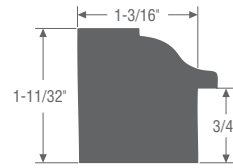

CASING PROFILES

Add a clean, finished look around windows and doors with our PVC casing profiles. Ideal for new construction and replacement.

Adams Casing WPVCM-97
1202935 - 16'

DETAIL & SILL PROFILES

Help prevent moisture intrusion by directing water away from openings with our detail and sill drip profiles.

Drip Cap WPVCM-197
1202939 - 16'

Window Sill Nose WPVCM-1006
1418302 - 12'