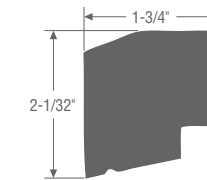

Historical Sill WPVCM-6930
1202942 - 16'