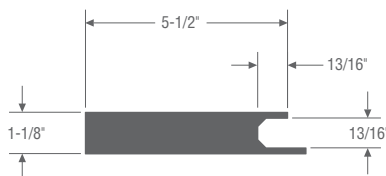

SHEET

Actual	8'	10'	18'	20'
3/8" x 4'	S	S	S	—
1/2" x 4'	S W	S W	—	—
5/8" x 4'	S	S	S	—
3/4" x 4'	S	S	S	—
1" x 4'	S	S	—	S

OUTSIDE CORNERBOARD

Nominal	Actual	10'	18'	20'
5/4 x 4 x 4	1" x 3 1/2" x 3 1/2"	S	—	S W
5/4 x 6 x 6	1" x 5 1/2" x 5 1/2"	S	—	S

RABBETED CORNERBOARD

Nominal	Actual	10'	18'	20'
5/4 x 4 x 4	1" x 3 1/2" x 3 1/2"	—	—	S
5/4 x 6 x 6	1" x 5 1/2" x 5 1/2"	—	—	S

J CHANNEL CORNERBOARD

Nominal	Actual	10'	18'	20'
5/4 x 4 x 4	1" x 3 1/2" x 3 1/2"	—	—	S W
5/4 x 6 x 6	1" x 5 1/2" x 5 1/2"	—	—	S

Outside Cornerboard
5/4 x 4 or 6

Rabbeted Cornerboard
5/4 x 4 x 6

SPECIALTY TRIM BOARD

RABBETED TRIM					
Nominal	Actual	12'	18'	20'	
5/4 x 4	1" x 3 1/2"	—	—		S
5/4 x 6	1" x 5 1/2"	—	—		S

Rabbeted Trim
5/4 x 4 or 6

TRIM WITH J-CHANNEL AND FIN					
Nominal	Actual	12'	18'	20'	
5/4 x 4	1" x 3 1/2"	—	S	—	
5/4 x 6	1" x 5 1/2"	—	S	—	

Trim with J-Channel
and Fin 5/4 x 4 or 6

BEADBOARD					
Actual	8'	10'	12'	18'	20'
1/2" x 6"	—	—	—	S	—