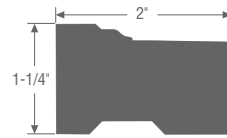

Back Band WPVCM-6931
1202943 - 16'

Brick Mould WPVCM-180
1202938 - 18'