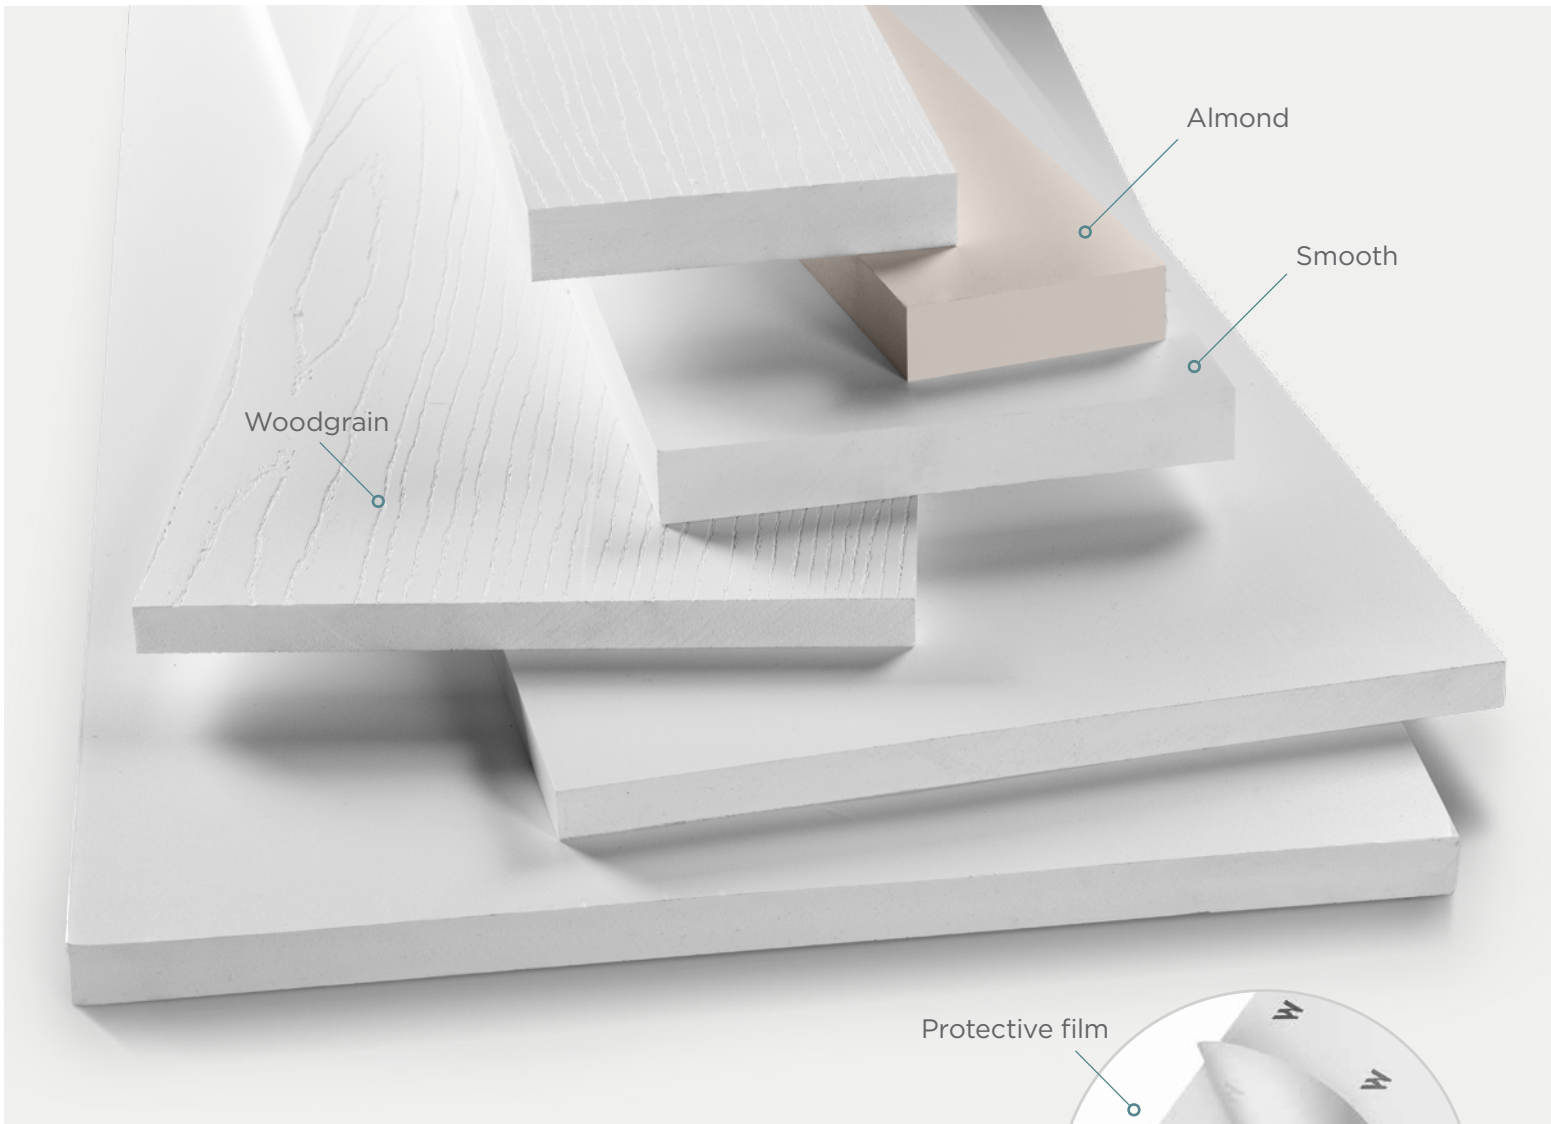

WHEN IT COMES TO INSTALLATION, EASY DOES IT.

FEATURES:

- » Lightweight, high-cell density PVC
- » Highest quality sealed edges
- » Can be cut, drilled, routed, mitred, nailed or glued just like wood — no special tools required
- » Can be heat formed for maximum customization
- » Available in multiple colors and finishes — white, almond, smooth, and woodgrain
- » Peel away film for added protection
- » Suitable for ground contact applications
- » Never needs to be painted — unless desired
- » Matching moulding profiles
- » Matching Cortex® plug fastening system available