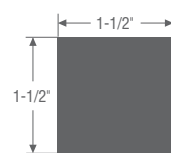

Square Baluster WPVCM-236
1202947 - 16'

DETAIL & SILL PROFILES

Help prevent moisture intrusion by directing water away from openings with our detail and sill drip profiles.