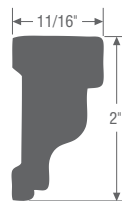

Rake Mould WPVCM-287
1202941 - 16'