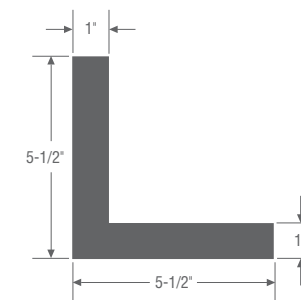

5/4 x Thickness

Nominal	Actual	12'	18'	20'
5/4 x 4	1" x 3 1/2"	—	S W	S
5/4 x 5	1" x 4 1/2"	—	S	S
5/4 x 6	1" x 5 1/2"	—	S W	S
5/4 x 8	1" x 7 1/4"	—	S W	S
5/4 x 10	1" x 9 1/4"	—	S W	S
5/4 x 12	1" x 11 1/4"	—	S W	S
5/4 x 16	1" x 15 1/4"	—	S	—

SHEET

Actual	8'	10'	18'	20'
3/8" x 4'	S	S	S	—
1/2" x 4'	S W	S W	—	—
5/8" x 4'	S	S	S	—
3/4" x 4'	S	S	S	—
1" x 4'	S	S	—	S

OUTSIDE CORNERBOARD

Nominal	Actual	10'	18'	20'
5/4 x 4 x 4	1" x 3 1/2" x 3 1/2"	S	—	S W
5/4 x 6 x 6	1" x 5 1/2" x 5 1/2"	S	—	S

RABBETED CORNERBOARD

Nominal	Actual	10'	18'	20'
5/4 x 4 x 4	1" x 3 1/2" x 3 1/2"	—	—	S
5/4 x 6 x 6	1" x 5 1/2" x 5 1/2"	—	—	S

J CHANNEL CORNERBOARD

Nominal	Actual	10'	18'	20'
5/4 x 4 x 4	1" x 3 1/2" x 3 1/2"	—	—	S W
5/4 x 6 x 6	1" x 5 1/2" x 5 1/2"	—	—	S

Outside Cornerboard
5/4 x 4 or 6

Rabbeted Cornerboard
5/4 x 4 x 6

SPECIALTY TRIM BOARD

RABBETED TRIM					
Nominal	Actual	12'	18'	20'	
5/4 x 4	1" x 3 1/2"	—	—		S
5/4 x 6	1" x 5 1/2"	—	—		S

Rabbeted Trim
5/4 x 4 or 6