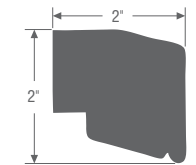

Large Sill Nose WPVCM-3591
1418311 - 16'