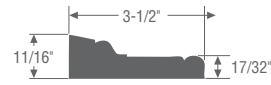

CASING PROFILES

Add a clean, finished look around windows and doors with our PVC casing profiles. Ideal for new construction and replacement.

Adams Casing WPVCM-97
1202935 - 16'