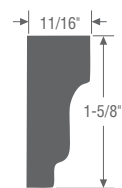

Colonial Base WPVCM-CB
3112121 - 16'

Shingle Mould WPVCM-210
1202940 - 16'