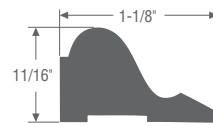

Base Cap WPVCM-164
1202937 - 16'