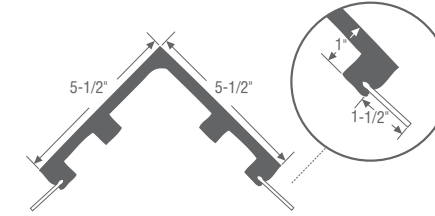

Rake Mould WPVCM-287
1202941 - 16'

Shingle Mould WPVCM-210
1202940 - 16'

Square Baluster WPVCM-236
1202947 - 16'

DETAIL & SILL PROFILES

Help prevent moisture intrusion by directing water away from openings with our detail and sill drip profiles.