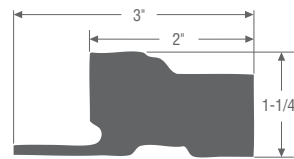

Brick Mould w/Fin WPVCM-180F
1418298 - 12'