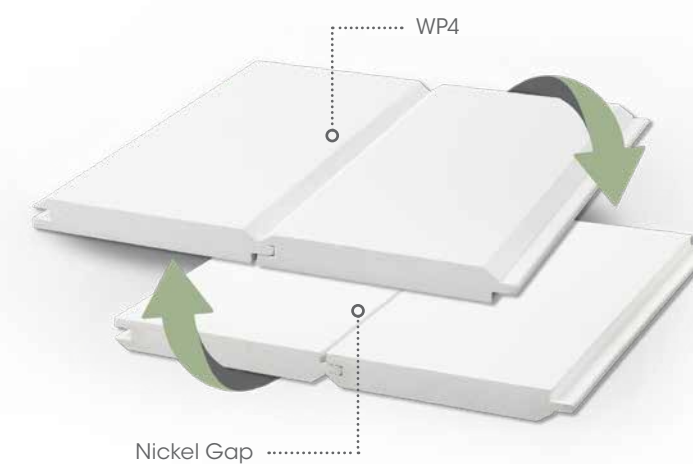

WP4 & Nickel Gap

DIMENSIONS		
Nominal	Actual	18'
1 x 6	3/4" x 5 1/2"	S
1 x 8	3/4" x 7 1/4"	S