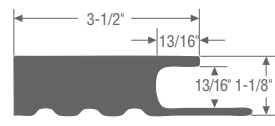

3 1/2\" Casing w/J-Channel and Fin WPVCM-7968
1418303 - 12' 1418304 - 16'