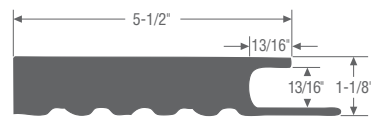

5 1/2\" Casing w/J-Channel WPVCM-3546
1418305 - 12'