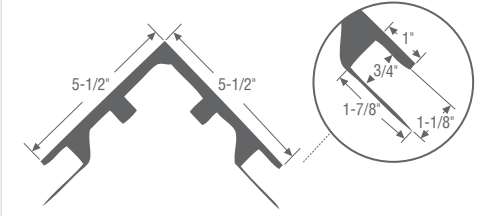

5 1/2\" Corner w/J-Channel and Fin WPVCM-OCPJF
1418297 - 20'

Drip Cap WPVCM-197
1202939 - 16'