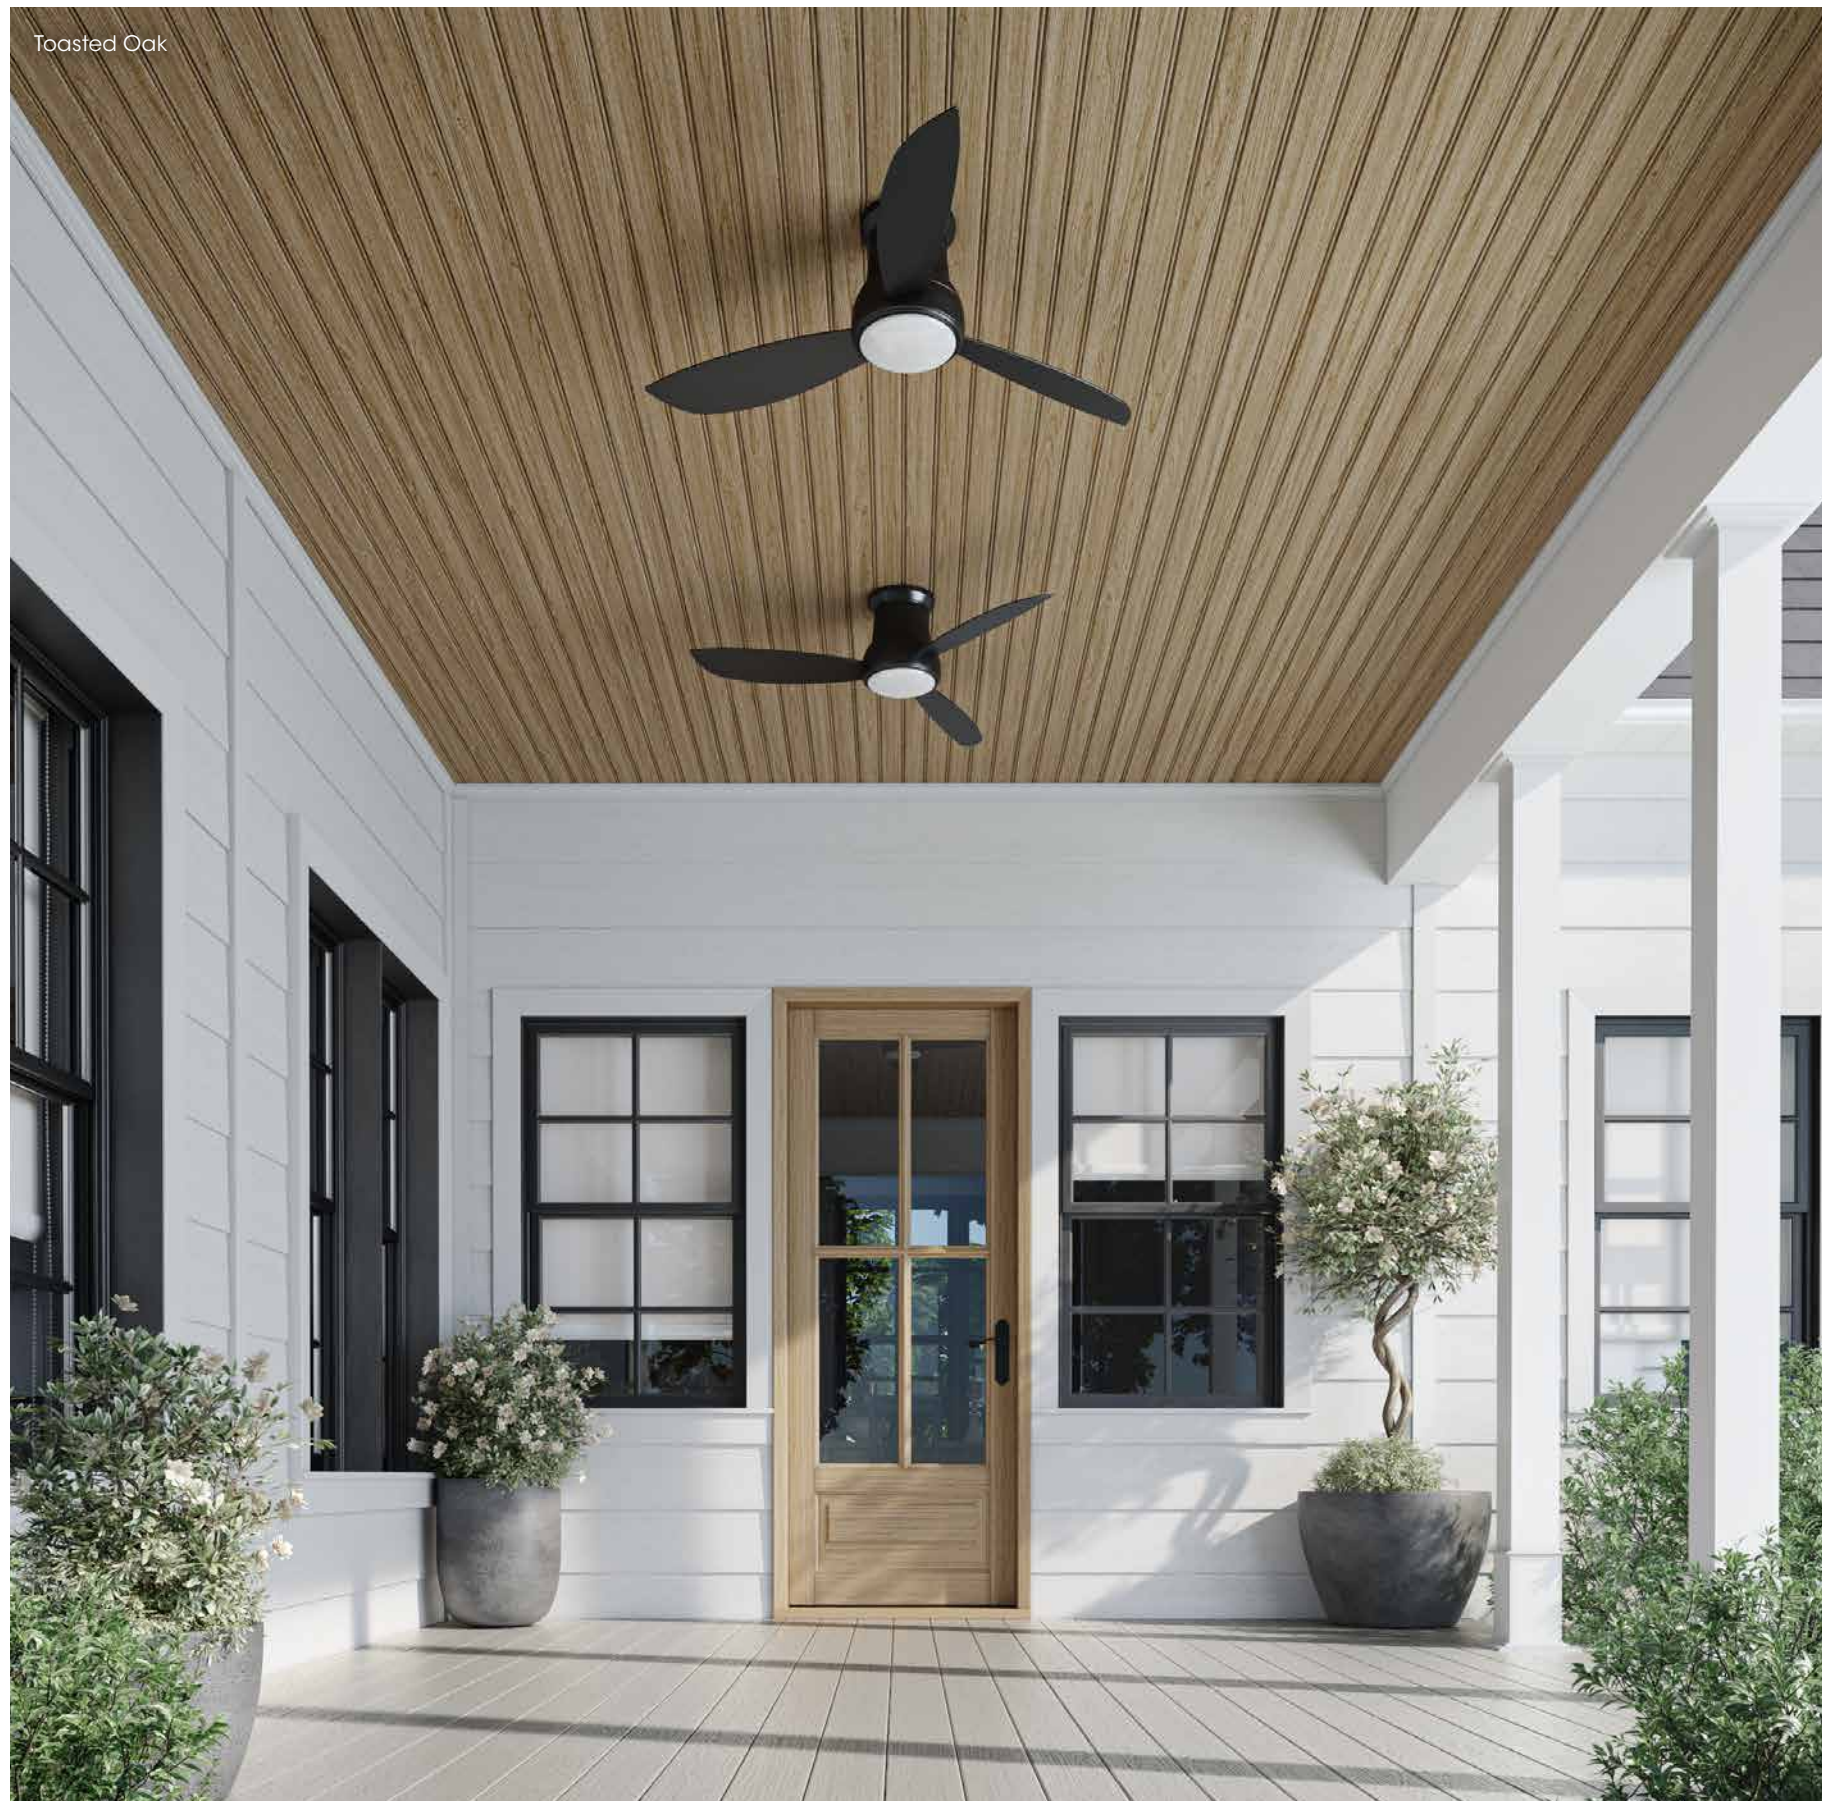

WOODLANDS COLLECTION

ACCENT A SPACE WITH THE APPEAL OF REAL WOOD — AND NONE OF THE MAINTENANCE.

Accentuate an outdoor space with natural beauty while adding the long-lasting performance and weather resistance of high-cell-density PVC. The Woodlands Collection of low-maintenance Edge and Center Bead gives covered porches and soffits extraordinary appeal and durability.

DIMENSIONS	
Actual	18'
½" x 6"	

FEATURES:

- » Available in 6 rich colors, each featuring the appeal of authentic woodgrain
- » Tongue-and-groove with hidden fastening installation
- » No special tools required — cut, drill, miter, nail or glue it just like wood
- » Never requires staining

*Not for use in direct sunlight