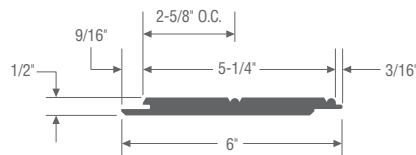

SHEET

Actual	8'	10'	18'	20'
3/8" x 4'	S	S	S	—
1/2" x 4'	S W	S W	—	—
5/8" x 4'	S	S	S	—
3/4" x 4'	S	S	S	—
1" x 4'	S	S	—	S

OUTSIDE CORNERBOARD

Nominal	Actual	10'	18'	20'
5/4 x 4 x 4	1" x 3 1/2" x 3 1/2"	S	—	S W
5/4 x 6 x 6	1" x 5 1/2" x 5 1/2"	S	—	S

RABBETED CORNERBOARD

Nominal	Actual	10'	18'	20'
5/4 x 4 x 4	1" x 3 1/2" x 3 1/2"	—	—	S
5/4 x 6 x 6	1" x 5 1/2" x 5 1/2"	—	—	S

J CHANNEL CORNERBOARD

Nominal	Actual	10'	18'	20'
5/4 x 4 x 4	1" x 3 1/2" x 3 1/2"	—	—	S W
5/4 x 6 x 6	1" x 5 1/2" x 5 1/2"	—	—	S

Outside Cornerboard
5/4 x 4 or 6

Rabbeted Cornerboard
5/4 x 4 x 6

SPECIALTY TRIM BOARD

RABBETED TRIM					
Nominal	Actual	12'	18'	20'	
5/4 x 4	1" x 3 1/2"	—	—		S
5/4 x 6	1" x 5 1/2"	—	—		S

Rabbeted Trim
5/4 x 4 or 6

TRIM WITH J-CHANNEL AND FIN					
Nominal	Actual	12'	18'	20'	
5/4 x 4	1" x 3 1/2"	—	S	—	
5/4 x 6	1" x 5 1/2"	—	S	—	

Trim with J-Channel
and Fin 5/4 x 4 or 6

BEADBOARD					
Actual	8'	10'	12'	18'	20'
1/2" x 6"	—	—	—	S	—