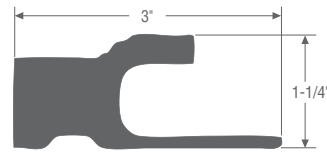

Brick Mould w/J-Channel and Fin WPVCM-180JF
1418300 - 18'