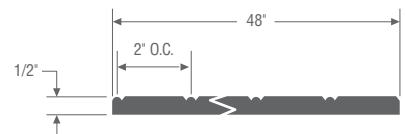

RABBETED CORNERBOARD

Nominal	Actual	10'	18'	20'
5/4 x 4 x 4	1" x 3 1/2" x 3 1/2"	—	—	S
5/4 x 6 x 6	1" x 5 1/2" x 5 1/2"	—	—	S

J CHANNEL CORNERBOARD

Nominal	Actual	10'	18'	20'
5/4 x 4 x 4	1" x 3 1/2" x 3 1/2"	—	—	S W
5/4 x 6 x 6	1" x 5 1/2" x 5 1/2"	—	—	S

Outside Cornerboard
5/4 x 4 or 6

Rabbeted Cornerboard
5/4 x 4 x 6

SPECIALTY TRIM BOARD

RABBETED TRIM					
Nominal	Actual	12'	18'	20'	
5/4 x 4	1" x 3 1/2"	—	—		S
5/4 x 6	1" x 5 1/2"	—	—		S

Rabbeted Trim
5/4 x 4 or 6

TRIM WITH J-CHANNEL AND FIN					
Nominal	Actual	12'	18'	20'	
5/4 x 4	1" x 3 1/2"	—	S	—	
5/4 x 6	1" x 5 1/2"	—	S	—	

Trim with J-Channel
and Fin 5/4 x 4 or 6

BEADBOARD					
Actual	8'	10'	12'	18'	20'
1/2" x 6"	—	—	—	S	—

Beadboard
(All edges sealed)

BEADED SHEET EDGE AND CENTER BEAD					
Actual	8'	10'	12'	18'	20'
1/2" x 4'	S	—	—	—	—

Beaded Sheet Edge
and Center Bead

FEATURES:

- » Cut, drill, miter, nail or glue, just like wood — no special tools required
- » Suitable for contact with ground
- » Matching moulding profiles
- » Matching Cortex® plug fastening system available