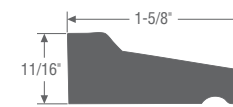

Drip Cap WPVCM-197
1202939 - 16'