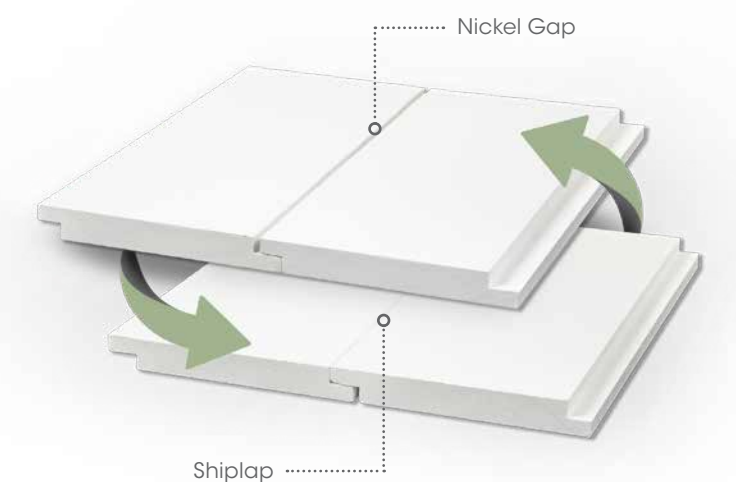

Beadboard
(All edges sealed)

BEADED SHEET EDGE AND CENTER BEAD					
Actual	8'	10'	12'	18'	20'
1/2" x 4'	S	—	—	—	—

Beaded Sheet Edge
and Center Bead

FEATURES:

- » Cut, drill, miter, nail or glue, just like wood — no special tools required
- » Suitable for contact with ground
- » Matching moulding profiles
- » Matching Cortex® plug fastening system available

TONGUE & GROOVE

ADD A VERSATILE, DISTINCTIVE ACCENT TO ANY OUTDOOR SPACE.

Incorporate the modern, on-trend aesthetic of our newest tongue and groove profiles into your next design. Our reversible nickel gap, WP4, and shiplap products — new additions to our popular trim and mouldings collection — let you add a distinctive accent to virtually any outdoor space. Made of lightweight, high-cell density PVC, they are easy to work with, making installation fast and simple.

WP4 & Nickel Gap

DIMENSIONS		
Nominal	Actual	18'
1 x 6	3/4" x 5 1/2"	S
1 x 8	3/4" x 7 1/4"	S

Shiplap & Nickel Gap

FEATURES:

- » Tongue & groove profile
- » Reversible — one product, two design options
- » Bright white finish
- » Cut, drill, miter, nail or glue, just like wood — no special tools required
- » Suitable for contact with the ground
- » Matching moulding profiles
- » Matching Cortex® plug fastening system available