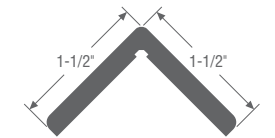

CASING PROFILES

Add a clean, finished look around windows and doors with our PVC casing profiles. Ideal for new construction and replacement.

Adams Casing WPVCM-97
1202935 - 16'

DETAIL & SILL PROFILES

Help prevent moisture intrusion by directing water away from openings with our detail and sill drip profiles.

Drip Cap WPVCM-197
1202939 - 16'

Window Sill Nose WPVCM-1006
1418302 - 12'