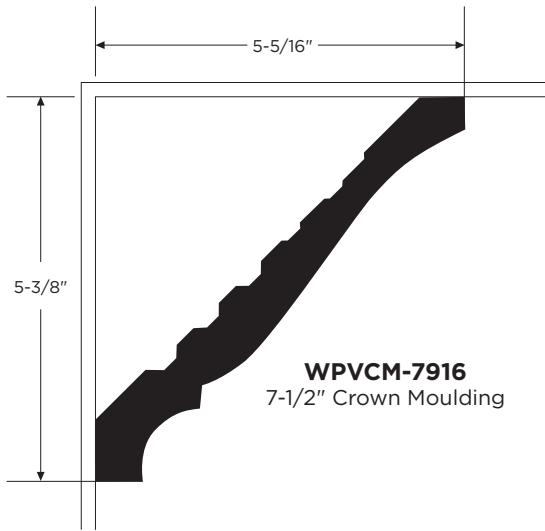

**Outside Corner w/ J and Nail Fin**  
WPVCM-OCPJF  
1418297 - 20'

**7-1/2" Crown Moulding**  
WPVCM-7916  
2444448 - 16'

**Imperial Rake Moulding**  
WPVCM-7962  
2444450 - 16'

**Water Table**  
WPVCM-7917  
2444449 - 18'

**3/4" Scotia**

WPVCM-93  
1202934 - 16'  
1418322 - 12'

**3/4" Quarter Round**

WPVCM-105  
1202936 - 16'  
1418319 - 12' ●

**Base Cap**

WPVCM-164  
1202937 - 16'  
1418321 - 12'

**Back Band**

WPVCM-6931  
1202943 - 16'  
1418318 - 12' ●

**1/4" x 1-1/8" Lattice**

WPVCM-268  
3112119 - 16'

**1/4" x 1-1/2" Lattice**

WPVCM-266  
3112120 - 16'

**WOLF MOULDINGS**

WOLF HOME PRODUCTS®

● Available in New England **ONLY**

# CROWN MOULDING INSTALLATION DIMENSIONS

WOLF MOULDINGS