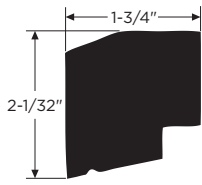

Historical Sill

WPVCM-6930
1202942 - 16'