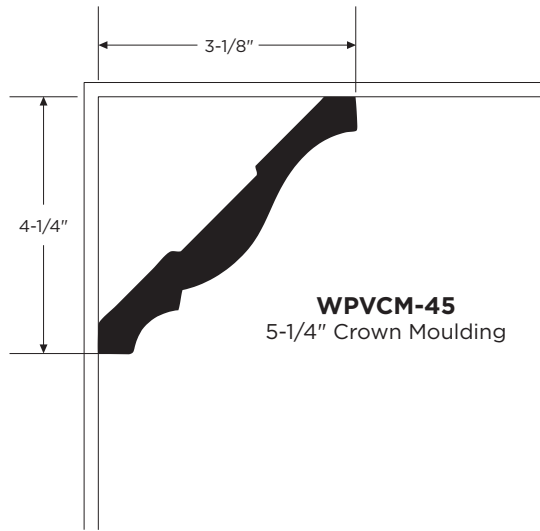

**Outside Corner w/ J and Nail Fin**  
WPVCM-OCPJF  
1418297 - 20'

**7-1/2" Crown Moulding**  
WPVCM-7916  
2444448 - 16'

**Imperial Rake Moulding**  
WPVCM-7962  
2444450 - 16'

**Water Table**  
WPVCM-7917  
2444449 - 18'

**3/4" Scotia**

WPVCM-93  
1202934 - 16'  
1418322 - 12'

**3/4" Quarter Round**

WPVCM-105  
1202936 - 16'  
1418319 - 12' ●

**Base Cap**

WPVCM-164  
1202937 - 16'  
1418321 - 12'

**Back Band**

WPVCM-6931  
1202943 - 16'  
1418318 - 12' ●

**1/4" x 1-1/8" Lattice**

WPVCM-268  
3112119 - 16'

**1/4" x 1-1/2" Lattice**

WPVCM-266  
3112120 - 16'

**WOLF MOULDINGS**

WOLF HOME PRODUCTS®

● Available in New England **ONLY**

# CROWN MOULDING INSTALLATION DIMENSIONS

WOLF MOULDINGS