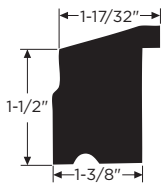

**5-1/4" Crown**  
WPVCM-45  
1202929 - 16'

**4-5/8" Crown**  
WPVCM-47  
1202930 - 16' 1418314 - 12' ●

**3-5/8" Crown**  
WPVCM-49  
1202931 - 16' 1418315 - 12' ●

**2-3/4" Crown**  
WPVCM-52  
1202932 - 16'

**Rams Crown**  
WPVCM-6934  
1202945 - 16' 1418316 - 12'

**Bed Mould**  
WPVCM-75  
1202933 - 16'

**Adams Casing**  
WPVCM-97  
1202935 - 16'

**Band Moulding**  
WPVCM-7959  
1646973 - 16'

**Sub Sill Nose**  
WPVCM-6933  
1202944 - 16'

**1-1/2" Square**  
WPVCM-236  
1202947 - 16'

**5/4" x 6" Casing w/ J and Nail Fin**  
WPVCM-3546  
1418305 - 12'

**Sill Nose w/ Groove**  
WPVCM-1006  
1418302 - 12'

**Brick Mould w/ Fin**  
WPVCM-180F  
1418298 - 12'

**Outside Corner w/ J and Nail Fin**  
WPVCM-OCPJF  
1418297 - 20'

**7-1/2" Crown Moulding**  
WPVCM-7916  
2444448 - 16'

**Imperial Rake Moulding**  
WPVCM-7962  
2444450 - 16'

**Water Table**  
WPVCM-7917  
2444449 - 18'