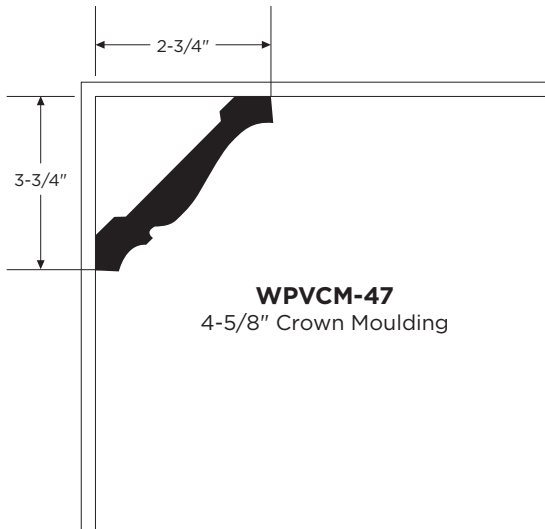

**Outside Corner w/ J and Nail Fin**  
WPVCM-OCPJF  
1418297 - 20'

**7-1/2" Crown Moulding**  
WPVCM-7916  
2444448 - 16'

**Imperial Rake Moulding**  
WPVCM-7962  
2444450 - 16'

**Water Table**  
WPVCM-7917  
2444449 - 18'

**3/4" Scotia**

WPVCM-93  
1202934 - 16'  
1418322 - 12'

**3/4" Quarter Round**

WPVCM-105  
1202936 - 16'  
1418319 - 12' ●

**Base Cap**

WPVCM-164  
1202937 - 16'  
1418321 - 12'

**Back Band**

WPVCM-6931  
1202943 - 16'  
1418318 - 12' ●

**1/4" x 1-1/8" Lattice**

WPVCM-268  
3112119 - 16'

**1/4" x 1-1/2" Lattice**

WPVCM-266  
3112120 - 16'

**WOLF MOULDINGS**

WOLF HOME PRODUCTS®

● Available in New England **ONLY**

# CROWN MOULDING INSTALLATION DIMENSIONS

WOLF MOULDINGS