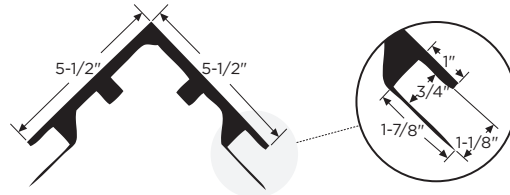

**1-1/2" Square**  
WPVCM-236  
1202947 - 16'

**5/4" x 6" Casing w/ J and Nail Fin**  
WPVCM-3546  
1418305 - 12'

**Sill Nose w/ Groove**  
WPVCM-1006  
1418302 - 12'

**Brick Mould w/ Fin**  
WPVCM-180F  
1418298 - 12'

**Outside Corner w/ J and Nail Fin**  
WPVCM-OCPJF  
1418297 - 20'

**7-1/2" Crown Moulding**  
WPVCM-7916  
2444448 - 16'

**Imperial Rake Moulding**  
WPVCM-7962  
2444450 - 16'

**Water Table**  
WPVCM-7917  
2444449 - 18'