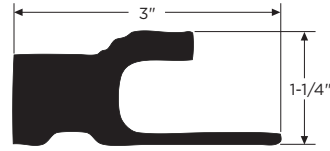

Brick Mould w/ J and Nail Fin

WPVCM-180JF
1418300 - 18' 1418299 - 7' ●