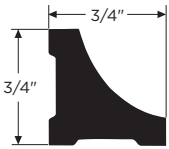

WPVCM-180JF  
1418300 - 18' 1418299 - 7' ●

**Replacement Sill**

WPVCM-1005  
1418301 - 12'

**5/4" x 4" Casing w/ J and Nail Fin**

WPVCM-7968  
1418304 - 16' 1418303 - 12'

**Colonial Base**

WPVCM-CB  
3112121 - 16'