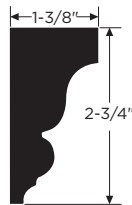

**1-1/2" Square**  
WPVCM-236  
1202947 - 16'

**5/4" x 6" Casing w/ J and Nail Fin**  
WPVCM-3546  
1418305 - 12'

**Sill Nose w/ Groove**  
WPVCM-1006  
1418302 - 12'

**Brick Mould w/ Fin**  
WPVCM-180F  
1418298 - 12'

**Outside Corner w/ J and Nail Fin**  
WPVCM-OCPJF  
1418297 - 20'

**7-1/2" Crown Moulding**  
WPVCM-7916  
2444448 - 16'

**Imperial Rake Moulding**  
WPVCM-7962  
2444450 - 16'

**Water Table**  
WPVCM-7917  
2444449 - 18'