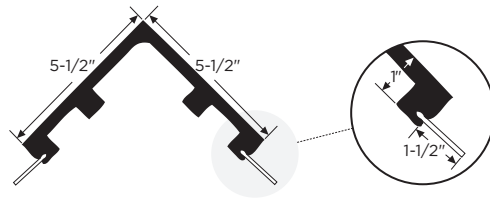

Outside Corner w/ Flex Nail Fin

WPVCM-OCPF
1418310 - 20'

Large Sill Nose

WPVCM-3591
1418311 - 16'

1/4" x 1-1/8" Lattice

WPVCM-268
3112119 - 16'

1/4" x 1-1/2" Lattice

WPVCM-266
3112120 - 16'

WOLF MOULDINGS

WOLF HOME PRODUCTS®

● Available in New England **ONLY**