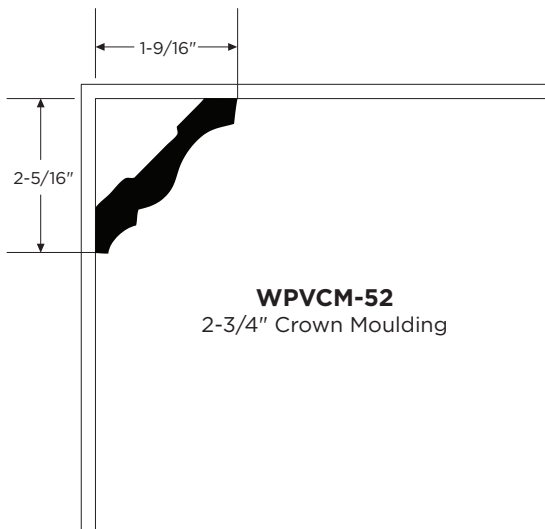

**Outside Corner w/ J and Nail Fin**  
WPVCM-OCPJF  
1418297 - 20'

**7-1/2" Crown Moulding**  
WPVCM-7916  
2444448 - 16'

**Imperial Rake Moulding**  
WPVCM-7962  
2444450 - 16'

**Water Table**  
WPVCM-7917  
2444449 - 18'

**3/4" Scotia**

WPVCM-93  
1202934 - 16'  
1418322 - 12'

**3/4" Quarter Round**

WPVCM-105  
1202936 - 16'  
1418319 - 12' ●

**Base Cap**

WPVCM-164  
1202937 - 16'  
1418321 - 12'

**Back Band**

WPVCM-6931  
1202943 - 16'  
1418318 - 12' ●

**1/4" x 1-1/8" Lattice**

WPVCM-268  
3112119 - 16'

**1/4" x 1-1/2" Lattice**

WPVCM-266  
3112120 - 16'

**WOLF MOULDINGS**

WOLF HOME PRODUCTS®

● Available in New England **ONLY**

# CROWN MOULDING INSTALLATION DIMENSIONS

WOLF MOULDINGS