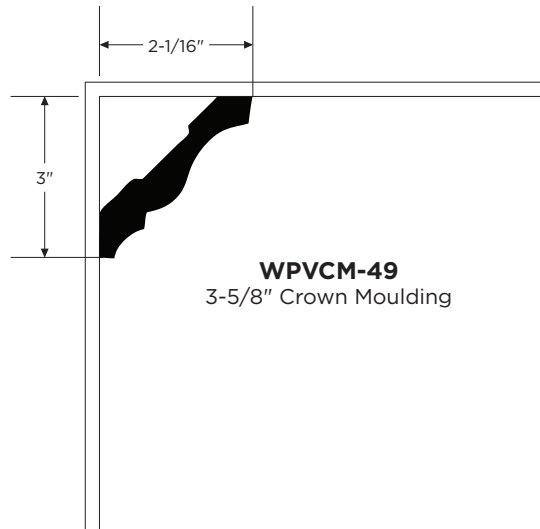

**Outside Corner w/ J and Nail Fin**  
WPVCM-OCPJF  
1418297 - 20'

**7-1/2" Crown Moulding**  
WPVCM-7916  
2444448 - 16'

**Imperial Rake Moulding**  
WPVCM-7962  
2444450 - 16'

**Water Table**  
WPVCM-7917  
2444449 - 18'

**3/4" Scotia**

WPVCM-93  
1202934 - 16'  
1418322 - 12'

**3/4" Quarter Round**

WPVCM-105  
1202936 - 16'  
1418319 - 12' ●

**Base Cap**

WPVCM-164  
1202937 - 16'  
1418321 - 12'

**Back Band**

WPVCM-6931  
1202943 - 16'  
1418318 - 12' ●

**1/4" x 1-1/8" Lattice**

WPVCM-268  
3112119 - 16'

**1/4" x 1-1/2" Lattice**

WPVCM-266  
3112120 - 16'

**WOLF MOULDINGS**

WOLF HOME PRODUCTS®

● Available in New England **ONLY**

# CROWN MOULDING INSTALLATION DIMENSIONS

WOLF MOULDINGS