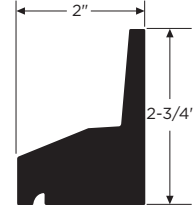

**1-1/2" Square**  
WPVCM-236  
1202947 - 16'

**5/4" x 6" Casing w/ J and Nail Fin**  
WPVCM-3546  
1418305 - 12'

**Sill Nose w/ Groove**  
WPVCM-1006  
1418302 - 12'

**Brick Mould w/ Fin**  
WPVCM-180F  
1418298 - 12'

**Outside Corner w/ J and Nail Fin**  
WPVCM-OCPJF  
1418297 - 20'

**7-1/2" Crown Moulding**  
WPVCM-7916  
2444448 - 16'

**Imperial Rake Moulding**  
WPVCM-7962  
2444450 - 16'

**Water Table**  
WPVCM-7917  
2444449 - 18'