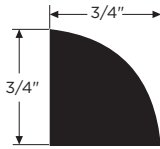

3/4" Quarter Round

WPVCM-105
1202936 - 16'
1418319 - 12' ●