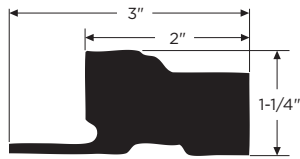

**5-1/4" Crown**  
WPVCM-45  
1202929 - 16'

**4-5/8" Crown**  
WPVCM-47  
1202930 - 16' 1418314 - 12' ●

**3-5/8" Crown**  
WPVCM-49  
1202931 - 16' 1418315 - 12' ●

**2-3/4" Crown**  
WPVCM-52  
1202932 - 16'

**Rams Crown**  
WPVCM-6934  
1202945 - 16' 1418316 - 12'

**Bed Mould**  
WPVCM-75  
1202933 - 16'

**Adams Casing**  
WPVCM-97  
1202935 - 16'

**Band Moulding**  
WPVCM-7959  
1646973 - 16'

**Sub Sill Nose**  
WPVCM-6933  
1202944 - 16'

**1-1/2" Square**  
WPVCM-236  
1202947 - 16'

**5/4" x 6" Casing w/ J and Nail Fin**  
WPVCM-3546  
1418305 - 12'

**Sill Nose w/ Groove**  
WPVCM-1006  
1418302 - 12'

**Brick Mould w/ Fin**  
WPVCM-180F  
1418298 - 12'