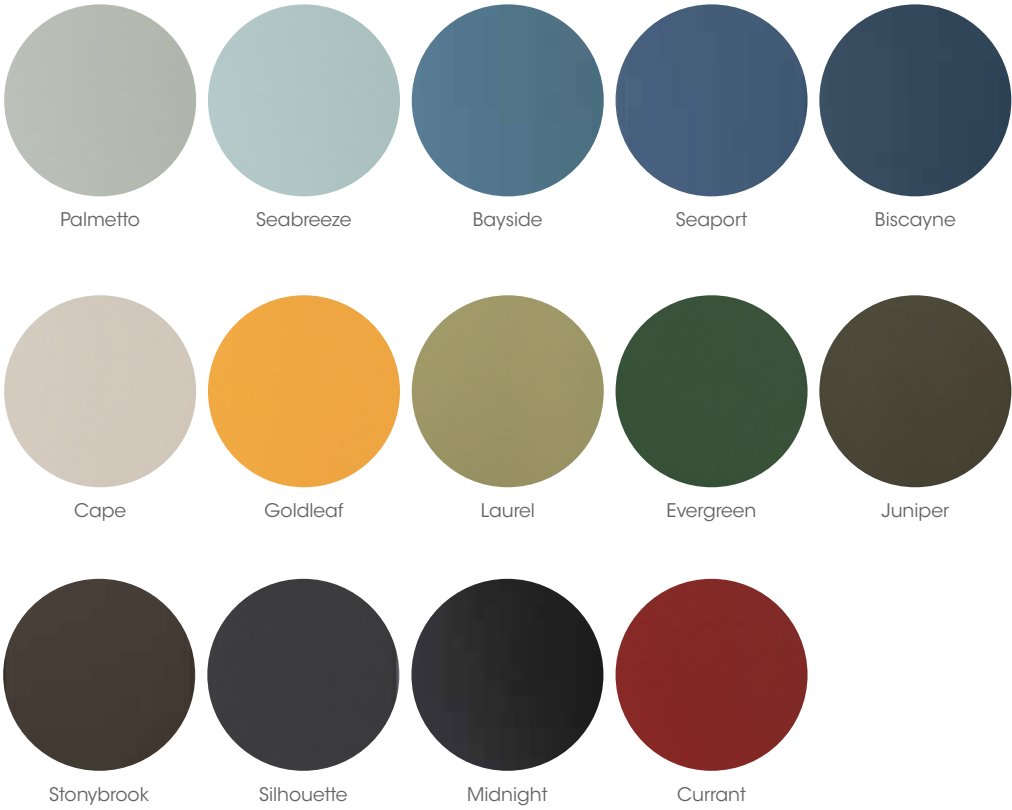

WOLF CLASSIC™ COMPLEMENTS