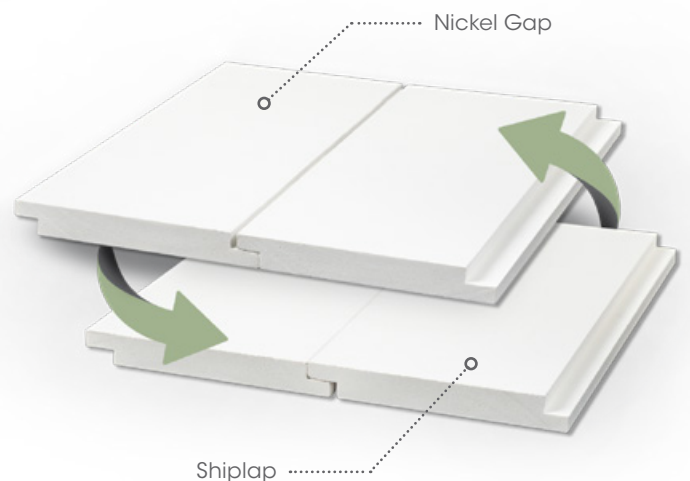

WOLF TRIM TONGUE & GROOVE

Add a versatile, distinctive accent to any outdoor space.

Incorporate the modern, on-trend aesthetic of our newest tongue and groove profiles into your next design. Our reversible nickel gap, WP4, and shiplap products — new additions to our popular trim and mouldings collection — let you add a distinctive accent to virtually any outdoor space. Made of lightweight, high-cell density PVC, they are easy to work with, making installation fast and simple.

WP4 & Nickel Gap

DIMENSIONS

Nominal	Actual	18' Length
1" x 6"	¾" x 5 ½"	•
1" x 8"	¾" x 7 ¼"	•

Shiplap & Nickel Gap

- » Features a tongue & groove profile
- » Reversible — one product, two design options
- » Highest-quality sealed edges
- » Won't absorb moisture
- » Bright white finish never needs painting, unless desired
- » Cut, drill, miter, nail or glue, just like wood — no special tools required
- » Suitable for contact with ground masonry
- » Matching moulding profiles
- » Matching Cortex® plug fastening system available