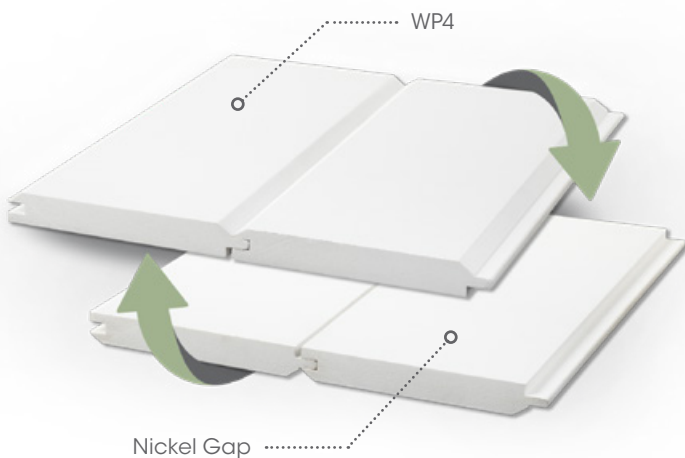

WOLF TRIM TONGUE & GROOVE

Add a versatile, distinctive accent to any outdoor space.

Incorporate the modern, on-trend aesthetic of our newest tongue and groove profiles into your next design. Our reversible nickel gap, WP4, and shiplap products — new additions to our popular trim and mouldings collection — let you add a distinctive accent to virtually any outdoor space. Made of lightweight, high-cell density PVC, they are easy to work with, making installation fast and simple.

WP4 & Nickel Gap

DIMENSIONS

Nominal	Actual	18' Length
1" x 6"	¾" x 5 ½"	•
1" x 8"	¾" x 7 ¼"	•

Shiplap & Nickel Gap

- » Features a tongue & groove profile
- » Reversible — one product, two design options
- » Highest-quality sealed edges
- » Won't absorb moisture
- » Bright white finish never needs painting, unless desired
- » Cut, drill, miter, nail or glue, just like wood — no special tools required
- » Suitable for contact with ground masonry
- » Matching moulding profiles
- » Matching Cortex® plug fastening system available