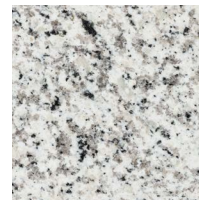

## NATURAL GRANITE

- Installed oval (stock) or rectangular (non-stock) bowl included
- Variety of bowl sizes and colors available
- Pre-drilled faucet holes with multiple configurations
- Five decorative profile options
- ¾" thickness with a 1¼" thickness option

Burlywood 901

Wheat 902

Tiger Skin White 904

## QUARTZ

- Installed oval (stock) or rectangular (non-stock) bowl included
- Variety of bowl sizes and colors available
- Pre-drilled faucet holes with multiple configurations
- Five decorative profile options
- ¾" thickness with a 1¼" thickness option