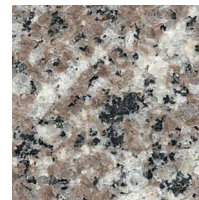

Cotton White 100

Cloud White 101

Linen 102

## NATURAL GRANITE

- Installed oval (stock) or rectangular (non-stock) bowl included
- Variety of bowl sizes and colors available
- Pre-drilled faucet holes with multiple configurations
- Five decorative profile options
- ¾" thickness with a 1¼" thickness option