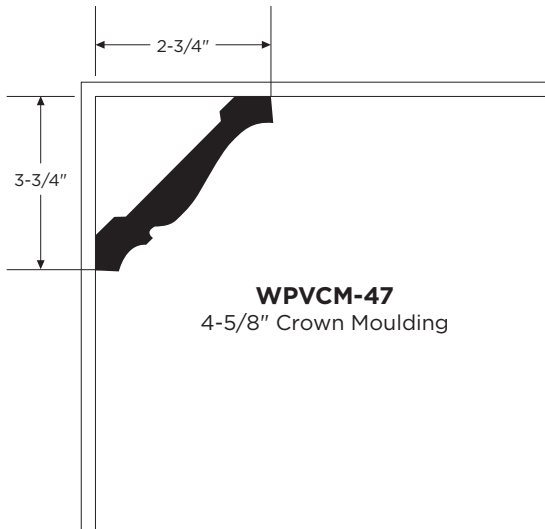

5-1/4" Crown
WPVCM-45
1202929 - 16'

4-5/8" Crown
WPVCM-47
1202930 - 16' 1418314 - 12' ●

3-5/8" Crown
WPVCM-49
1202931 - 16' 1418315 - 12' ●

2-3/4" Crown
WPVCM-52
1202932 - 16'

Rams Crown
WPVCM-6934
1202945 - 16' 1418316 - 12'

Pediment
WPVCM-3552
1418309 - 12'

Outside Corner w/ Flex Nail Fin
WPVCM-OCPF
1418310 - 20'

Large Sill Nose
WPVCM-3591
1418311 - 16'

1/4\"/>

1/4\"/>

WOLF MOULDINGS

WOLF HOME PRODUCTS®

● Available in New England **ONLY**

CROWN MOULDING INSTALLATION DIMENSIONS

WOLF MOULDINGS