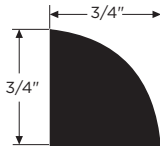

Replacement Sill
WPVCM-1005
1418301 - 12'

5/4\"/>

Colonial Base
WPVCM-CB
3112121 - 16'

3/4\"/>

3/4\"/>

Base Cap
WPVCM-164
1202937 - 16'
1418321 - 12'

Back Band
WPVCM-6931
1202943 - 16'
1418318 - 12' ●

Garage Door Thermo Stop
WPVCM-7951
1418312 - 7' 1418313 - 9'