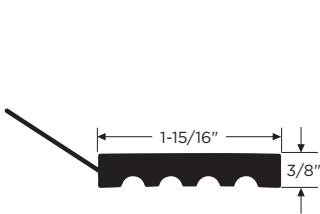

Replacement Sill
WPVCM-1005
1418301 - 12'

5/4\"/>

Colonial Base
WPVCM-CB
3112121 - 16'

3/4\"/>

3/4\"/>

Base Cap
WPVCM-164
1202937 - 16'
1418321 - 12'

Back Band
WPVCM-6931
1202943 - 16'
1418318 - 12' ●

Garage Door Thermo Stop
WPVCM-7951
1418312 - 7' 1418313 - 9'