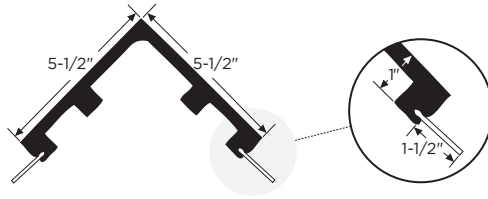

Outside Corner w/ Flex Nail Fin
WPVCM-OCPF
1418310 - 20'

WOLF MOULDINGS

WOLF HOME PRODUCTS®

● Available in New England **ONLY**