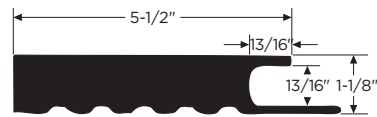

5-1/4" Crown
WPVCM-45
1202929 - 16'

4-5/8" Crown
WPVCM-47
1202930 - 16' 1418314 - 12' ●

3-5/8" Crown
WPVCM-49
1202931 - 16' 1418315 - 12' ●

2-3/4" Crown
WPVCM-52
1202932 - 16'

Rams Crown
WPVCM-6934
1202945 - 16' 1418316 - 12'

Bed Mould
WPVCM-75
1202933 - 16'

Adams Casing
WPVCM-97
1202935 - 16'

Band Moulding
WPVCM-7959
1646973 - 16'

Sub Sill Nose
WPVCM-6933
1202944 - 16'

1-1/2" Square
WPVCM-236
1202947 - 16'

5/4" x 6" Casing w/ J and Nail Fin
WPVCM-3546
1418305 - 12'