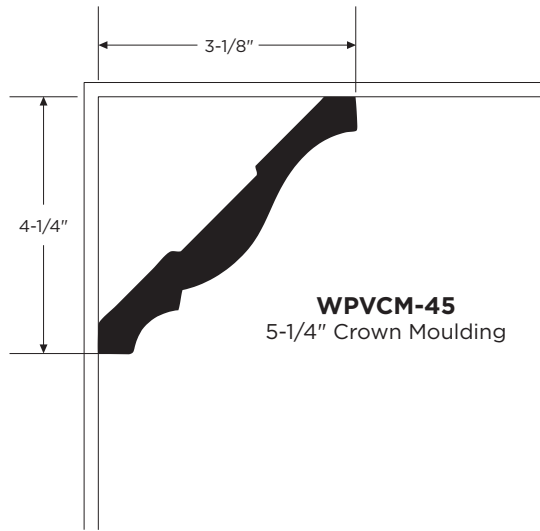

5-1/4" Crown
WPVCM-45
1202929 - 16'

4-5/8" Crown
WPVCM-47
1202930 - 16' 1418314 - 12' ●

3-5/8" Crown
WPVCM-49
1202931 - 16' 1418315 - 12' ●

2-3/4" Crown
WPVCM-52
1202932 - 16'

Rams Crown
WPVCM-6934
1202945 - 16' 1418316 - 12'

Pediment
WPVCM-3552
1418309 - 12'

Outside Corner w/ Flex Nail Fin
WPVCM-OCPF
1418310 - 20'

Large Sill Nose
WPVCM-3591
1418311 - 16'

1/4\"/>

1/4\"/>

WOLF MOULDINGS

WOLF HOME PRODUCTS®

● Available in New England **ONLY**

CROWN MOULDING INSTALLATION DIMENSIONS

WOLF MOULDINGS