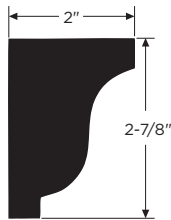

Replacement Sill
WPVCM-1005
1418301 - 12'

5/4\"/>

Colonial Base
WPVCM-CB
3112121 - 16'

3/4\"/>

3/4\"/>

Base Cap
WPVCM-164
1202937 - 16'
1418321 - 12'

Back Band
WPVCM-6931
1202943 - 16'
1418318 - 12' ●

Garage Door Thermo Stop
WPVCM-7951
1418312 - 7' 1418313 - 9'