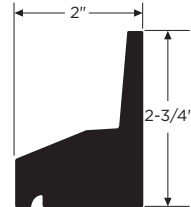

Sill Nose w/ Groove
WPVCM-1006
1418302 - 12'

Brick Mould w/ Fin
WPVCM-180F
1418298 - 12'

Outside Corner w/ J and Nail Fin
WPVCM-OCPJF
1418297 - 20'

7-1/2" Crown Moulding
WPVCM-7916
2444448 - 16'

Imperial Rake Moulding
WPVCM-7962
2444450 - 16'