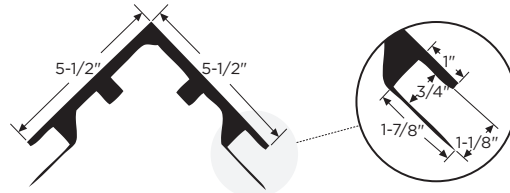

Outside Corner w/ J and Nail Fin
WPVCM-OCPJF
1418297 - 20'