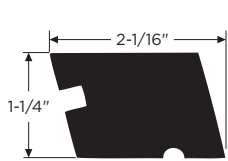

5-1/4" Crown
WPVCM-45
1202929 - 16'

4-5/8" Crown
WPVCM-47
1202930 - 16' 1418314 - 12' ●

3-5/8" Crown
WPVCM-49
1202931 - 16' 1418315 - 12' ●

2-3/4" Crown
WPVCM-52
1202932 - 16'

Rams Crown
WPVCM-6934
1202945 - 16' 1418316 - 12'

Bed Mould
WPVCM-75
1202933 - 16'

Adams Casing
WPVCM-97
1202935 - 16'

Band Moulding
WPVCM-7959
1646973 - 16'

Sub Sill Nose
WPVCM-6933
1202944 - 16'

1-1/2" Square
WPVCM-236
1202947 - 16'

5/4" x 6" Casing w/ J and Nail Fin
WPVCM-3546
1418305 - 12'