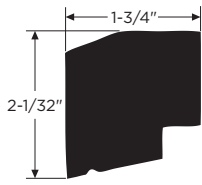

Historical Sill
WPVCM-6930
1202942 - 16'