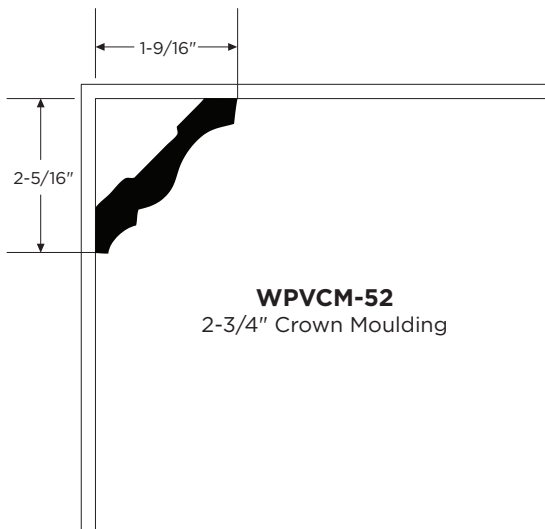

5-1/4" Crown
WPVCM-45
1202929 - 16'

4-5/8" Crown
WPVCM-47
1202930 - 16' 1418314 - 12' ●

3-5/8" Crown
WPVCM-49
1202931 - 16' 1418315 - 12' ●

2-3/4" Crown
WPVCM-52
1202932 - 16'

Rams Crown
WPVCM-6934
1202945 - 16' 1418316 - 12'

Pediment
WPVCM-3552
1418309 - 12'

Outside Corner w/ Flex Nail Fin
WPVCM-OCPF
1418310 - 20'

Large Sill Nose
WPVCM-3591
1418311 - 16'

1/4\"/>

1/4\"/>

WOLF MOULDINGS

WOLF HOME PRODUCTS®

● Available in New England **ONLY**

CROWN MOULDING INSTALLATION DIMENSIONS

WOLF MOULDINGS