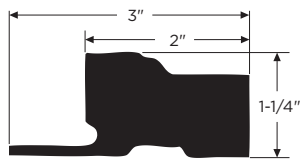

Brick Mould w/ Fin
WPVCM-180F
1418298 - 12'