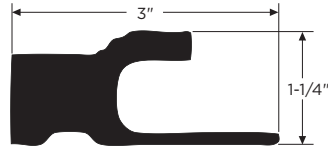

Brick Mould w/ J and Nail Fin
WPVCM-180JF
1418300 - 18' 1418299 - 7' ●