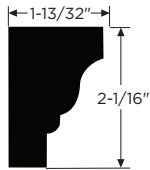

5-1/4" Crown
WPVCM-45
1202929 - 16'

4-5/8" Crown
WPVCM-47
1202930 - 16' 1418314 - 12' ●

3-5/8" Crown
WPVCM-49
1202931 - 16' 1418315 - 12' ●

2-3/4" Crown
WPVCM-52
1202932 - 16'

Rams Crown
WPVCM-6934
1202945 - 16' 1418316 - 12'

Bed Mould
WPVCM-75
1202933 - 16'

Adams Casing
WPVCM-97
1202935 - 16'

Band Moulding
WPVCM-7959
1646973 - 16'

Sub Sill Nose
WPVCM-6933
1202944 - 16'

1-1/2" Square
WPVCM-236
1202947 - 16'

5/4" x 6" Casing w/ J and Nail Fin
WPVCM-3546
1418305 - 12'