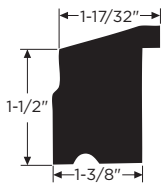

5-1/4" Crown
WPVCM-45
1202929 - 16'

4-5/8" Crown
WPVCM-47
1202930 - 16' 1418314 - 12' ●

3-5/8" Crown
WPVCM-49
1202931 - 16' 1418315 - 12' ●

2-3/4" Crown
WPVCM-52
1202932 - 16'

Rams Crown
WPVCM-6934
1202945 - 16' 1418316 - 12'

Bed Mould
WPVCM-75
1202933 - 16'

Adams Casing
WPVCM-97
1202935 - 16'

Band Moulding
WPVCM-7959
1646973 - 16'

Sub Sill Nose
WPVCM-6933
1202944 - 16'

1-1/2" Square
WPVCM-236
1202947 - 16'

5/4" x 6" Casing w/ J and Nail Fin
WPVCM-3546
1418305 - 12'