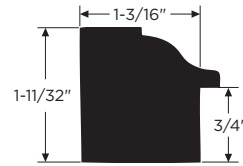

Replacement Sill
WPVCM-1005
1418301 - 12'

5/4\"/>

Colonial Base
WPVCM-CB
3112121 - 16'

3/4\"/>

3/4\"/>

Base Cap
WPVCM-164
1202937 - 16'
1418321 - 12'

Back Band
WPVCM-6931
1202943 - 16'
1418318 - 12' ●

Garage Door Thermo Stop
WPVCM-7951
1418312 - 7' 1418313 - 9'