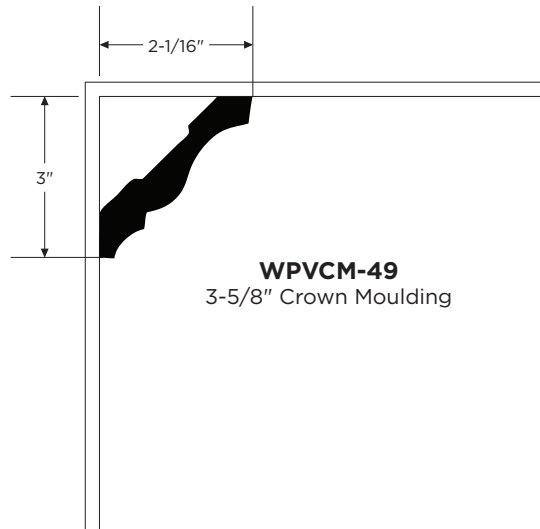

Pediment
WPVCM-3552
1418309 - 12'

Outside Corner w/ Flex Nail Fin
WPVCM-OCPF
1418310 - 20'

Large Sill Nose
WPVCM-3591
1418311 - 16'

1/4\"/>

1/4\"/>

WOLF MOULDINGS

WOLF HOME PRODUCTS®

● Available in New England **ONLY**

CROWN MOULDING INSTALLATION DIMENSIONS

WOLF MOULDINGS