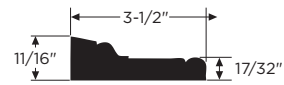

5-1/4" Crown
WPVCM-45
1202929 - 16'

4-5/8" Crown
WPVCM-47
1202930 - 16' 1418314 - 12' ●

3-5/8" Crown
WPVCM-49
1202931 - 16' 1418315 - 12' ●

2-3/4" Crown
WPVCM-52
1202932 - 16'

Rams Crown
WPVCM-6934
1202945 - 16' 1418316 - 12'

Bed Mould
WPVCM-75
1202933 - 16'

Adams Casing
WPVCM-97
1202935 - 16'

Band Moulding
WPVCM-7959
1646973 - 16'

Sub Sill Nose
WPVCM-6933
1202944 - 16'

1-1/2" Square
WPVCM-236
1202947 - 16'

5/4" x 6" Casing w/ J and Nail Fin
WPVCM-3546
1418305 - 12'