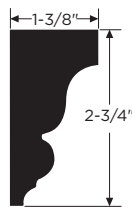

Sill Nose w/ Groove
WPVCM-1006
1418302 - 12'

Brick Mould w/ Fin
WPVCM-180F
1418298 - 12'

Outside Corner w/ J and Nail Fin
WPVCM-OCPJF
1418297 - 20'

7-1/2" Crown Moulding
WPVCM-7916
2444448 - 16'

Imperial Rake Moulding
WPVCM-7962
2444450 - 16'