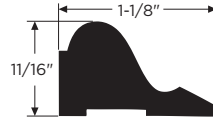

Replacement Sill
WPVCM-1005
1418301 - 12'

5/4\"/>

Colonial Base
WPVCM-CB
3112121 - 16'

3/4\"/>

3/4\"/>

Base Cap
WPVCM-164
1202937 - 16'
1418321 - 12'

Back Band
WPVCM-6931
1202943 - 16'
1418318 - 12' ●

Garage Door Thermo Stop
WPVCM-7951
1418312 - 7' 1418313 - 9'