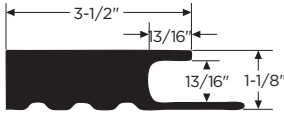

Replacement Sill
WPVCM-1005
1418301 - 12'

5/4\"/>

Colonial Base
WPVCM-CB
3112121 - 16'

3/4\"/>

3/4\"/>

Base Cap
WPVCM-164
1202937 - 16'
1418321 - 12'

Back Band
WPVCM-6931
1202943 - 16'
1418318 - 12' ●

Garage Door Thermo Stop
WPVCM-7951
1418312 - 7' 1418313 - 9'