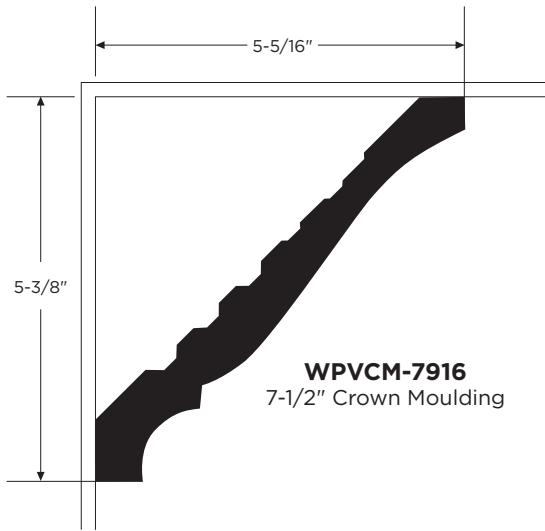

5-1/4" Crown
WPVCM-45
1202929 - 16'

4-5/8" Crown
WPVCM-47
1202930 - 16' 1418314 - 12' ●

3-5/8" Crown
WPVCM-49
1202931 - 16' 1418315 - 12' ●

2-3/4" Crown
WPVCM-52
1202932 - 16'

Rams Crown
WPVCM-6934
1202945 - 16' 1418316 - 12'

Replacement Sill
WPVCM-1005
1418301 - 12'

5/4\"/>

Colonial Base
WPVCM-CB
3112121 - 16'

3/4\"/>

3/4\"/>

Base Cap
WPVCM-164
1202937 - 16'
1418321 - 12'

Back Band
WPVCM-6931
1202943 - 16'
1418318 - 12' ●

Garage Door Thermo Stop
WPVCM-7951
1418312 - 7' 1418313 - 9'

Pediment
WPVCM-3552
1418309 - 12'

Outside Corner w/ Flex Nail Fin
WPVCM-OCPF
1418310 - 20'

Large Sill Nose
WPVCM-3591
1418311 - 16'

1/4\"/>

1/4\"/>

WOLF MOULDINGS

WOLF HOME PRODUCTS®

● Available in New England **ONLY**

CROWN MOULDING INSTALLATION DIMENSIONS

WOLF MOULDINGS