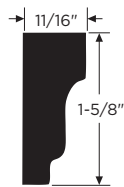

Shingle
WPVCM-210
1202940 - 16'