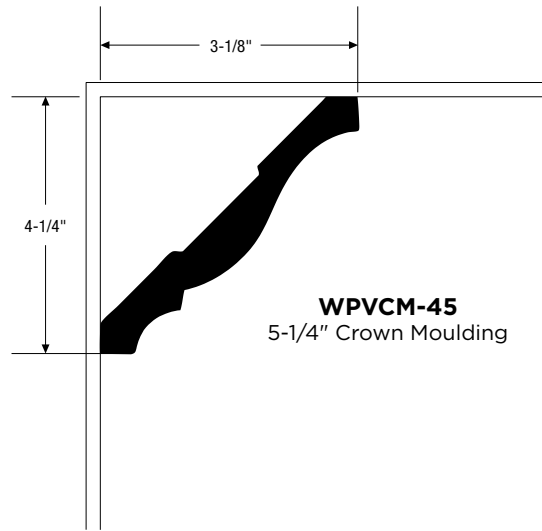

**Outside Corner w/ J and Nail Fin**  
WPVCM-OCPJF  
1418297 - 20'

**7-1/2" Crown Moulding**  
WPVCM-7916  
2444448 - 16'

**Imperial Rake Moulding**  
WPVCM-7962  
2444450 - 16'

**Water Table**  
WPVCM-7917  
2444449 - 18'

**Pediment**

WPVCM-3552  
1418309 - 12'

**Outside Corner w/ Flex Nail Fin**

WPVCM-OCPF  
1418310 - 20'

**Large Sill Nose**

WPVCM-3591  
1418311 - 16'

**1/4\"/>**

WPVCM-268  
3112119 - 16'

**1/4\"/>**

WPVCM-266  
3112120 - 16'

WOLF MOULDINGS

WOLF HOME PRODUCTS®

● Available in New England **ONLY**

# CROWN MOULDING INSTALLATION DIMENSIONS

WOLF MOULDINGS