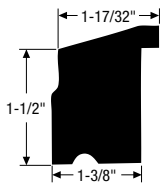

**5-1/4" Crown**  
WPVCM-45  
1202929 - 16'

**4-5/8" Crown**  
WPVCM-47  
1202930 - 16' 1418314 - 12' ●

**3-5/8" Crown**  
WPVCM-49  
1202931 - 16' 1418315 - 12' ●

**2-3/4" Crown**  
WPVCM-52  
1202932 - 16'

**Rams Crown**  
WPVCM-6934  
1202945 - 16' 1418316 - 12'

**Bed Mould**  
WPVCM-75  
1202933 - 16'

**Adams Casing**  
WPVCM-97  
1202935 - 16'

**Band Moulding**  
WPVCM-7959  
1646973 - 16'

**Sub Sill Nose**  
WPVCM-6933  
1202944 - 16'

**1-1/2" Square**  
WPVCM-236  
1202947 - 16'

**5/4" x 6" Casing w/ J and Nail Fin**  
WPVCM-3546  
1418305 - 12'

**Sill Nose w/ Groove**  
WPVCM-1006  
1418302 - 12'

**Brick Mould w/ Fin**  
WPVCM-180F  
1418298 - 12'

**Outside Corner w/ J and Nail Fin**  
WPVCM-OCPJF  
1418297 - 20'

**7-1/2" Crown Moulding**  
WPVCM-7916  
2444448 - 16'

**Imperial Rake Moulding**  
WPVCM-7962  
2444450 - 16'

**Water Table**  
WPVCM-7917  
2444449 - 18'