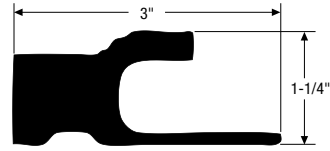

Brick Mould w/ J and Nail Fin

WPVCM-180JF
1418300 - 18' 1418299 - 7' ●