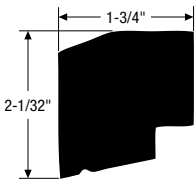

Historical Sill

WPVCM-6930
1202942 - 16'