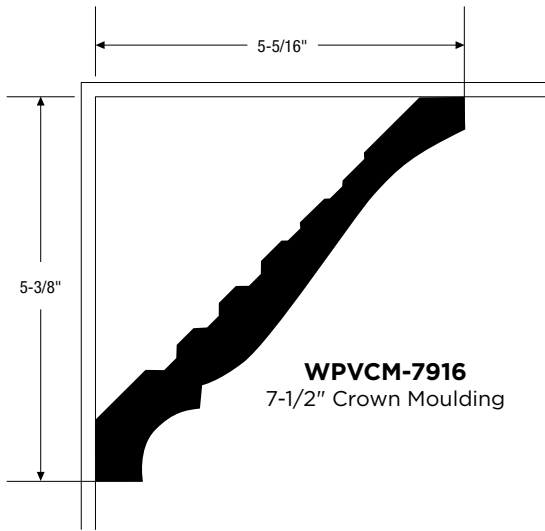

**Outside Corner w/ J and Nail Fin**  
WPVCM-OCPJF  
1418297 - 20'

**7-1/2" Crown Moulding**  
WPVCM-7916  
2444448 - 16'

**Imperial Rake Moulding**  
WPVCM-7962  
2444450 - 16'

**Water Table**  
WPVCM-7917  
2444449 - 18'

**Pediment**

WPVCM-3552  
1418309 - 12'

**Outside Corner w/ Flex Nail Fin**

WPVCM-OCPF  
1418310 - 20'

**Large Sill Nose**

WPVCM-3591  
1418311 - 16'

**1/4\"/>**

WPVCM-268  
3112119 - 16'

**1/4\"/>**

WPVCM-266  
3112120 - 16'

WOLF MOULDINGS

WOLF HOME PRODUCTS®

● Available in New England **ONLY**

# CROWN MOULDING INSTALLATION DIMENSIONS

WOLF MOULDINGS