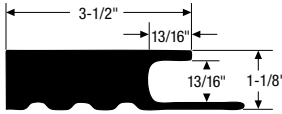

5/4\"/>

WPVCM-7968
1418304 - 16' 1418303 - 12'