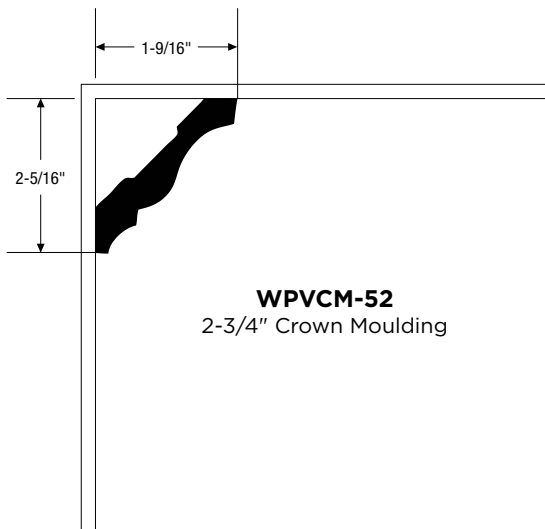

**Outside Corner w/ J and Nail Fin**  
WPVCM-OCPJF  
1418297 - 20'

**7-1/2" Crown Moulding**  
WPVCM-7916  
2444448 - 16'

**Imperial Rake Moulding**  
WPVCM-7962  
2444450 - 16'

**Water Table**  
WPVCM-7917  
2444449 - 18'

**Pediment**

WPVCM-3552  
1418309 - 12'

**Outside Corner w/ Flex Nail Fin**

WPVCM-OCPF  
1418310 - 20'

**Large Sill Nose**

WPVCM-3591  
1418311 - 16'

**1/4\"/>**

WPVCM-268  
3112119 - 16'

**1/4\"/>**

WPVCM-266  
3112120 - 16'

WOLF MOULDINGS

WOLF HOME PRODUCTS®

● Available in New England **ONLY**

# CROWN MOULDING INSTALLATION DIMENSIONS

WOLF MOULDINGS