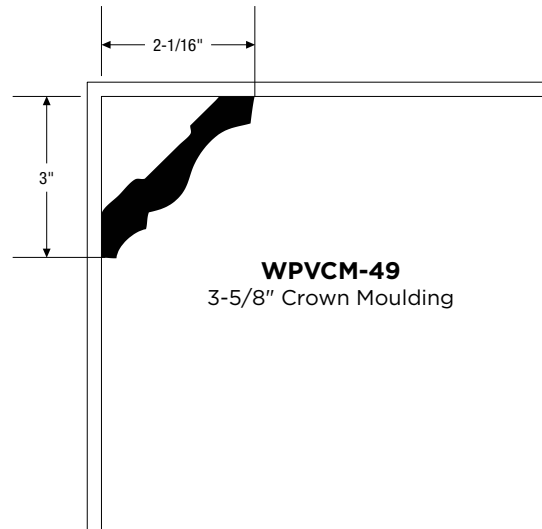

**Outside Corner w/ J and Nail Fin**  
WPVCM-OCPJF  
1418297 - 20'

**7-1/2" Crown Moulding**  
WPVCM-7916  
2444448 - 16'

**Imperial Rake Moulding**  
WPVCM-7962  
2444450 - 16'

**Water Table**  
WPVCM-7917  
2444449 - 18'

**Pediment**

WPVCM-3552  
1418309 - 12'

**Outside Corner w/ Flex Nail Fin**

WPVCM-OCPF  
1418310 - 20'

**Large Sill Nose**

WPVCM-3591  
1418311 - 16'

**1/4\"/>**

WPVCM-268  
3112119 - 16'

**1/4\"/>**

WPVCM-266  
3112120 - 16'

WOLF MOULDINGS

WOLF HOME PRODUCTS®

● Available in New England **ONLY**

# CROWN MOULDING INSTALLATION DIMENSIONS

WOLF MOULDINGS