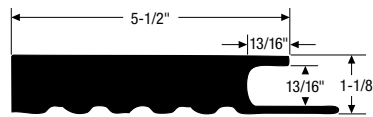

5/4" x 6" Casing w/ J and Nail Fin
WPVCM-3546
1418305 - 12'