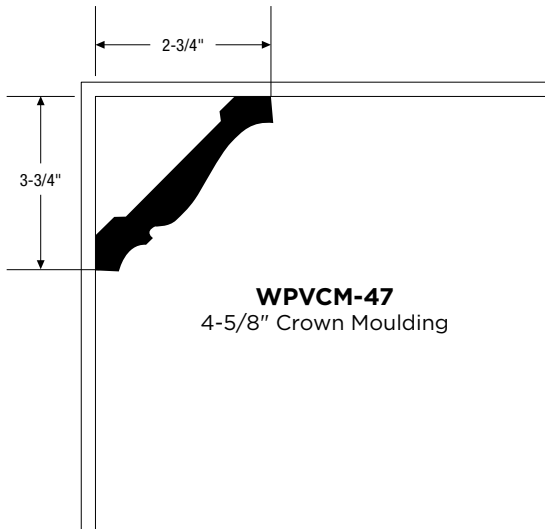

**Outside Corner w/ J and Nail Fin**  
WPVCM-OCPJF  
1418297 - 20'

**7-1/2" Crown Moulding**  
WPVCM-7916  
2444448 - 16'

**Imperial Rake Moulding**  
WPVCM-7962  
2444450 - 16'

**Water Table**  
WPVCM-7917  
2444449 - 18'

**Pediment**

WPVCM-3552  
1418309 - 12'

**Outside Corner w/ Flex Nail Fin**

WPVCM-OCPF  
1418310 - 20'

**Large Sill Nose**

WPVCM-3591  
1418311 - 16'

**1/4\"/>**

WPVCM-268  
3112119 - 16'

**1/4\"/>**

WPVCM-266  
3112120 - 16'

WOLF MOULDINGS

WOLF HOME PRODUCTS®

● Available in New England **ONLY**

# CROWN MOULDING INSTALLATION DIMENSIONS

WOLF MOULDINGS