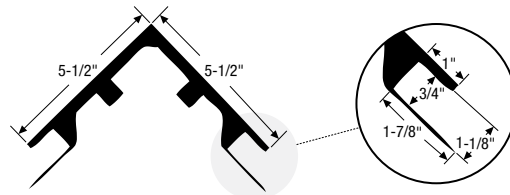

**1-1/2" Square**  
WPVCM-236  
1202947 - 16'

**5/4" x 6" Casing w/ J and Nail Fin**  
WPVCM-3546  
1418305 - 12'

**Sill Nose w/ Groove**  
WPVCM-1006  
1418302 - 12'

**Brick Mould w/ Fin**  
WPVCM-180F  
1418298 - 12'

**Outside Corner w/ J and Nail Fin**  
WPVCM-OCPJF  
1418297 - 20'

**7-1/2" Crown Moulding**  
WPVCM-7916  
2444448 - 16'

**Imperial Rake Moulding**  
WPVCM-7962  
2444450 - 16'

**Water Table**  
WPVCM-7917  
2444449 - 18'