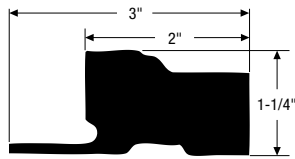

**5-1/4" Crown**  
WPVCM-45  
1202929 - 16'

**4-5/8" Crown**  
WPVCM-47  
1202930 - 16' 1418314 - 12' ●

**3-5/8" Crown**  
WPVCM-49  
1202931 - 16' 1418315 - 12' ●

**2-3/4" Crown**  
WPVCM-52  
1202932 - 16'

**Rams Crown**  
WPVCM-6934  
1202945 - 16' 1418316 - 12'

**Bed Mould**  
WPVCM-75  
1202933 - 16'

**Adams Casing**  
WPVCM-97  
1202935 - 16'

**Band Moulding**  
WPVCM-7959  
1646973 - 16'

**Sub Sill Nose**  
WPVCM-6933  
1202944 - 16'

**1-1/2" Square**  
WPVCM-236  
1202947 - 16'

**5/4" x 6" Casing w/ J and Nail Fin**  
WPVCM-3546  
1418305 - 12'

**Sill Nose w/ Groove**  
WPVCM-1006  
1418302 - 12'

**Brick Mould w/ Fin**  
WPVCM-180F  
1418298 - 12'