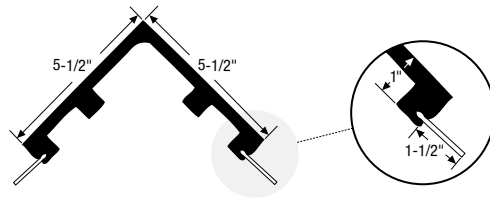

Outside Corner w/ Flex Nail Fin

WPVCM-OCPF
1418310 - 20'

Large Sill Nose

WPVCM-3591
1418311 - 16'

1/4\"/>

WPVCM-268
3112119 - 16'

1/4\"/>

WPVCM-266
3112120 - 16'

WOLF MOULDINGS

WOLF HOME PRODUCTS®

● Available in New England **ONLY**