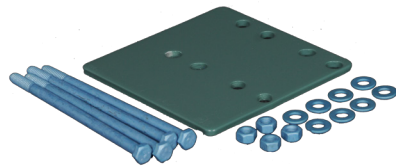

ANGLE WIZARD

Angle Wizard is a post surface mount designed for installing a 4" and 5" post to concrete, wood and composite decking. It is designed with an easy, adjustable top leveling feature to ensure fast and accurate installation. See the chart below for product specifications and application guidelines.

POST MOUNT HARDWARE FOR WOOD

POST MOUNT HARDWARE FOR CONCRETE

ANGLE WIZARD POST

	*BLU-MOUNT ANGLE WIZARD	GALVANIZED ANGLE WIZARD
BUILDING CODE COMPLIANCE	IBC	IRC
36" Code Compliance > One and Two Family Dwellings	Yes	Yes
42" Code Compliance > One and Two Family Dwellings	Yes	Yes
36" Code Compliance > All Dwellings	Yes	No
42" Code Compliance > All Dwellings	Yes	No
GENERAL INFORMATION		
Adjustable Guide for Leveling	Yes	Yes
Available adapter to convert 4" to 6"	Yes	Yes
Available for 4", 5" Posts	Yes	Yes
Can be used for 36" & 42" Railing	Yes	Yes
Concrete mounting hardware	Yes	Yes
Dachromate Protective Coating	Yes	No
Galvanized Protective Coating	No	Yes
Good for Coastal Areas	Yes	No
Wood mounting hardware	Yes	Yes