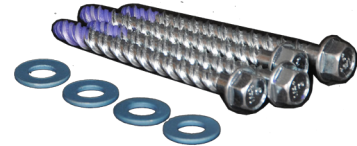

ANGLE WIZARD

Angle Wizard is a post surface mount designed for installing a 4" and 5" post to concrete, wood and composite decking. It is designed with an easy, adjustable top leveling feature to ensure fast and accurate installation. See the chart below for product specifications and application guidelines.

POST MOUNT HARDWARE FOR WOOD

POST MOUNT HARDWARE FOR CONCRETE

ANGLE WIZARD POST

	*BLU-MOUNT ANGLE WIZARD	GALVANIZED ANGLE WIZARD
BUILDING CODE COMPLIANCE	IBC	IRC
36" Code Compliance > One and Two Family Dwellings	Yes	Yes
42" Code Compliance > One and Two Family Dwellings	Yes	Yes
36" Code Compliance > All Dwellings	Yes	No
42" Code Compliance > All Dwellings	Yes	No
GENERAL INFORMATION		
Adjustable Guide for Leveling	Yes	Yes
Available adapter to convert 4" to 6"	Yes	Yes
Available for 4", 5" Posts	Yes	Yes
Can be used for 36" & 42" Railing	Yes	Yes
Concrete mounting hardware	Yes	Yes
Dachromate Protective Coating	Yes	No
Galvanized Protective Coating	No	Yes
Good for Coastal Areas	Yes	No
Wood mounting hardware	Yes	Yes