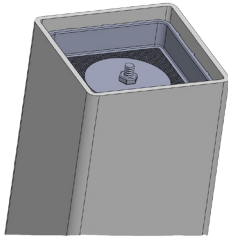

ANGLE WIZARD

Angle Wizard is a post surface mount designed for installing a 4" and 5" post to concrete, wood and composite decking. It is designed with an easy, adjustable top leveling feature to ensure fast and accurate installation. See the chart below for product specifications and application guidelines.

POST MOUNT HARDWARE FOR WOOD

POST MOUNT HARDWARE FOR CONCRETE

ANGLE WIZARD POST

	*BLU-MOUNT ANGLE WIZARD	GALVANIZED ANGLE WIZARD
BUILDING CODE COMPLIANCE	IBC	IRC
36" Code Compliance > One and Two Family Dwellings	Yes	Yes
42" Code Compliance > One and Two Family Dwellings	Yes	Yes
36" Code Compliance > All Dwellings	Yes	No
42" Code Compliance > All Dwellings	Yes	No
GENERAL INFORMATION		
Adjustable Guide for Leveling	Yes	Yes
Available adapter to convert 4" to 6"	Yes	Yes
Available for 4", 5" Posts	Yes	Yes
Can be used for 36" & 42" Railing	Yes	Yes
Concrete mounting hardware	Yes	Yes
Dachromate Protective Coating	Yes	No
Galvanized Protective Coating	No	Yes
Good for Coastal Areas	Yes	No
Wood mounting hardware	Yes	Yes