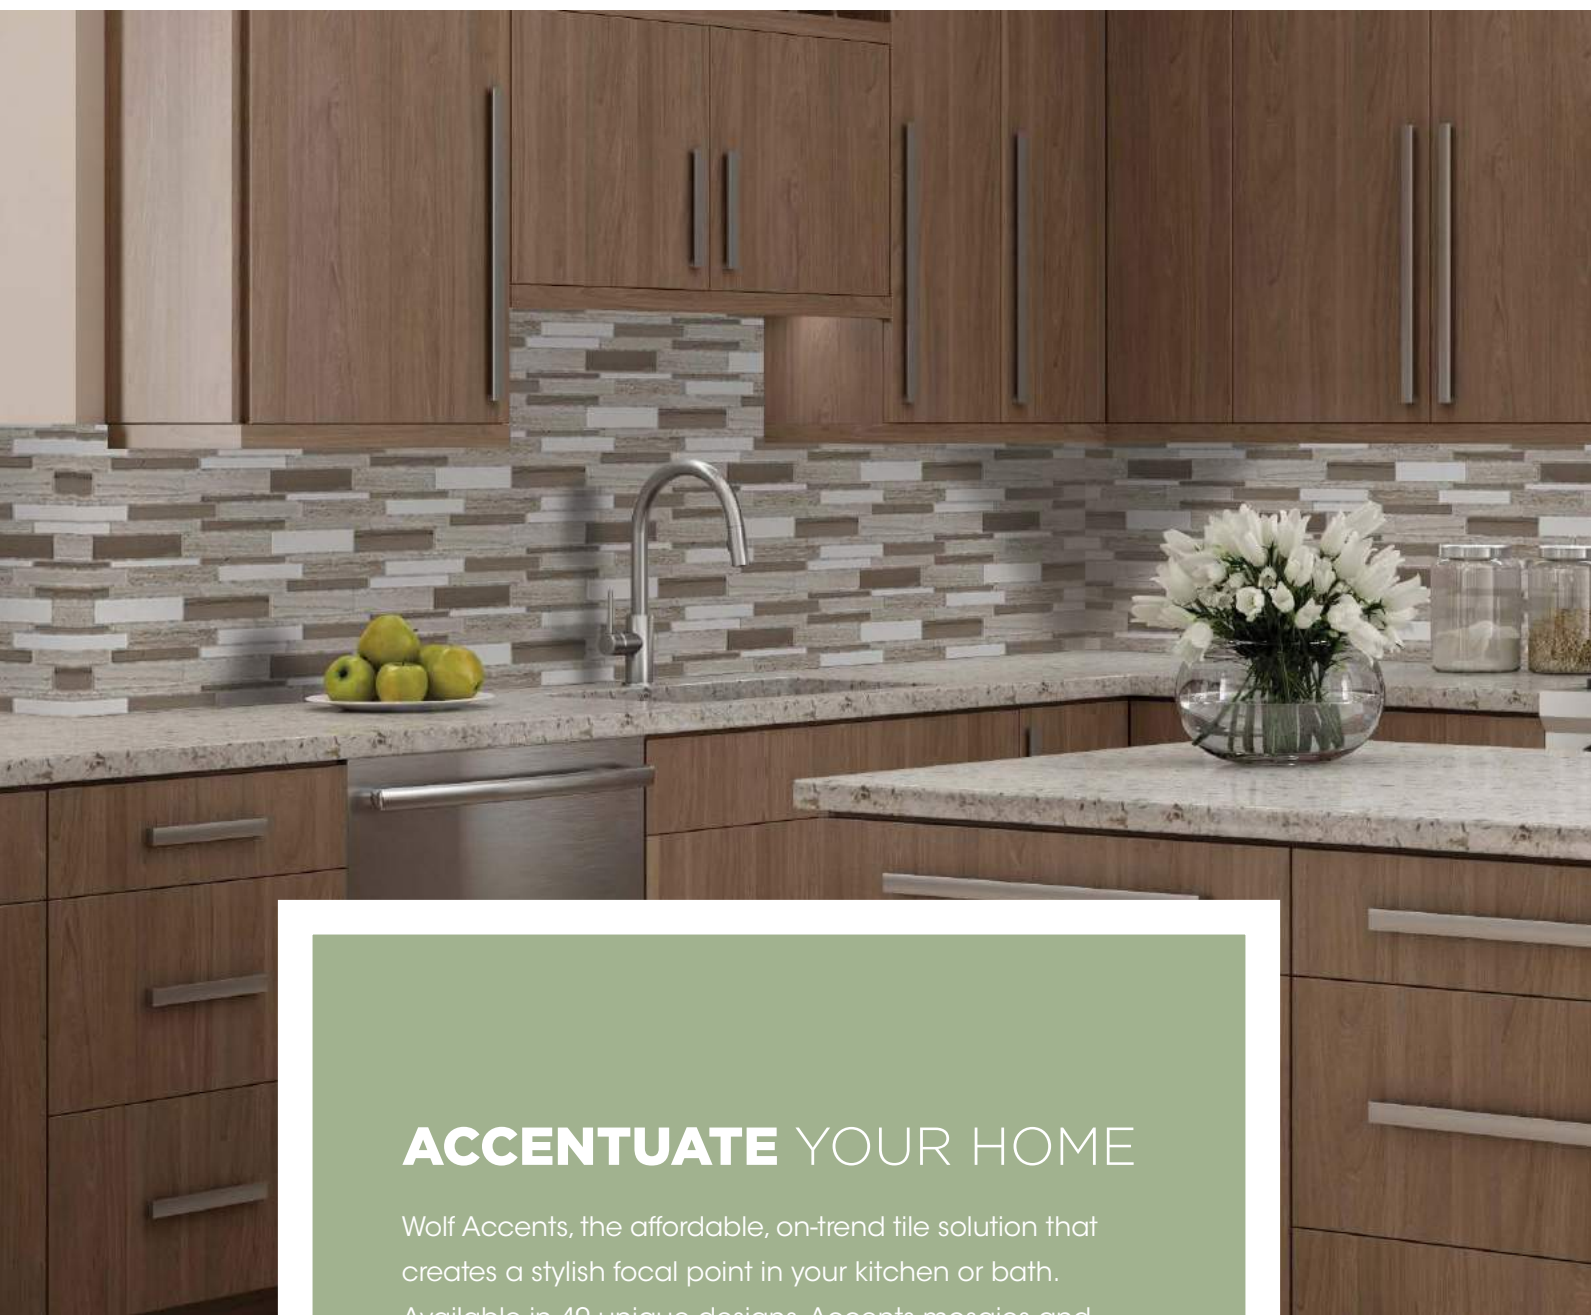

## WHY WOLF ACCENTS IS A SMART CHOICE

- 40 unique, on-trend designs
- Perfect "accent" to any kitchen, bath or feature wall
- Low cost, high impact, personalized solution to suit your taste
- Complements Wolf's most popular cabinet colors and styles
- Attractive pricing with fast, free delivery
- 5-year limited warranty